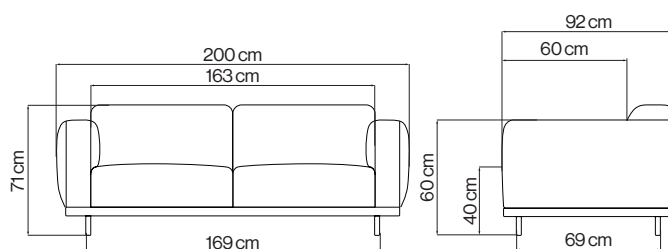

polspotten

Sofa Teddy

Fact Sheet

The Teddy Sofa adds new perspective to the classic sofa and combines deep comfort with contemporary lines. The seat is deep, soft, and figure-hugging. The cushioned form looks as if each side has been squeezed together to accentuate its puffed-out features. We've upholstered the Teddy Sofa in a warm and cosy boucle fabric. The Teddy makes for an elegant and fuzzy addition to your space; it's available in two heart-warming colours, beige and olive green. Qualified for contract use. Qualified for contract use.

Design by	polspotten studio 2020
About the designer	This item is designed in our very own polspotten studio.
Category	Furniture – Sofas
Environment	Indoor
Preassembled	No, the legs are packed separately
Material & Finish	Frame: solid beech wood/plywood, bonel springs, foam Legs: powder coated metal
Gliders	Plastic gliders are mounted
Upholstery	The Teddy series are standard available in the following upholstery: - Alpine 96% polyester, 4% polyacryl / >75.000 martindale / color fastness level 5
Cleaning & Care	Care and maintenance instructions can be downloaded on the product page of this item at webshop.polspotten.com or contact your account manager for more specific cleaning & care information.
Packaging	Packed in a combination of carton, hardboard and plastic wrap. Size: 201 x 95 x 60 cm Weight: 53 kg
Made to Order	Non-standard fabrics or colours are made-to-order against a minimum order quantity of 10 pieces. Upholstery supplied by the customer must always be tested by us in advance to see if it can be applied to our furniture. Please contact your account manager for a specific custom made request.

Textile use for customized upholstery

7,5 meters with a fabric width of 1,4 meters.

Downloads

3D files, mood images and packshots are available at the product page of the item at polspotten.nl

Test & Certifications