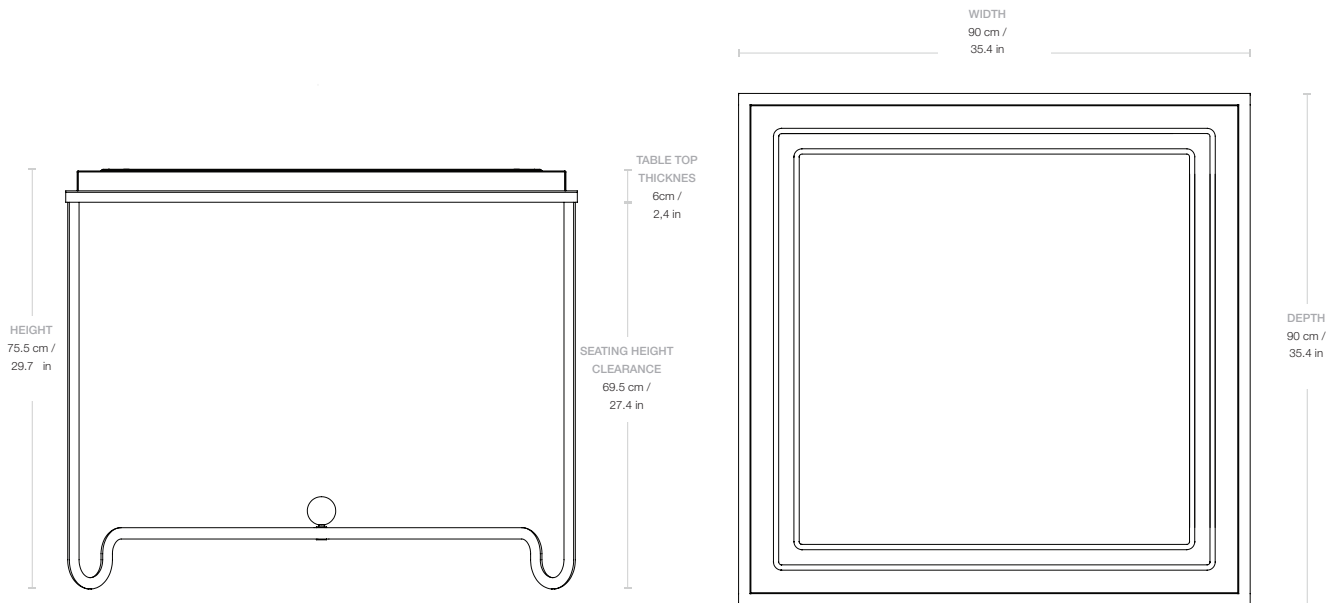

Materials & Finishes

TABLE TOP FINISH

Classic Black Semi Matt, Classic White Semi Matt

STRUCTURE AND LEGS FINISH

Classic Black Semi Matt, Classic White Semi Matt

**MATERIALS**

Stainless steel

Dimensions

WIDTH	90 cm / 35.4 in
DEPTH	90 cm / 35.4 in
HEIGHT	75.5 cm / 29.7 in
SEATING HEIGHT CLEARANCE	69.5 cm / 27.4 in
TABLE TOP THICKNESS	6 cm / 2.4 in

Weight

TOTAL WEIGHT	20.8 kg / 45.8 lbs
TABLE TOP WEIGHT	9.4 kg / 10.8 lbs
BASE WEIGHT	4.9 kg / 20.7 lbs

Number of parcels 1

PACKAGING 'NAME'

PACKAGING LENGTH 128 cm / 50.4 in

PACKAGING WIDTH 91.5 cm / 36 in

PACKAGING HEIGHT 18 cm / 7 in

PACKAGING WEIGHT 5.9 kg / 13 lbs

GROSS WEIGHT 26.7 kg / 58.8 lbs

SUSTAINABILITY Flat packed to optimize transportation