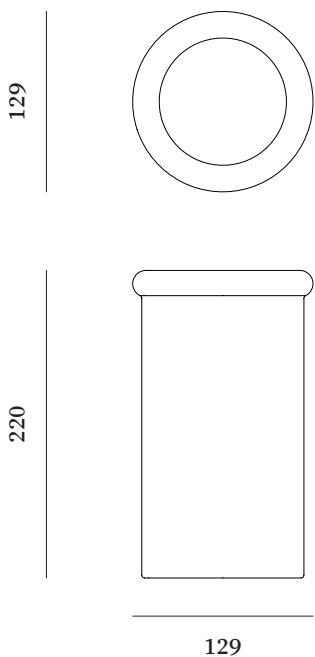

Indoor / Outdoor

DIMENSIONS

H220mm x Ø129mm

PACKAGING DIMENSIONS

H255mm x W170mm x D160mm

WEIGHT

Product — 1.30kg
Product incl. packaging — 1.86kg

MATERIALS