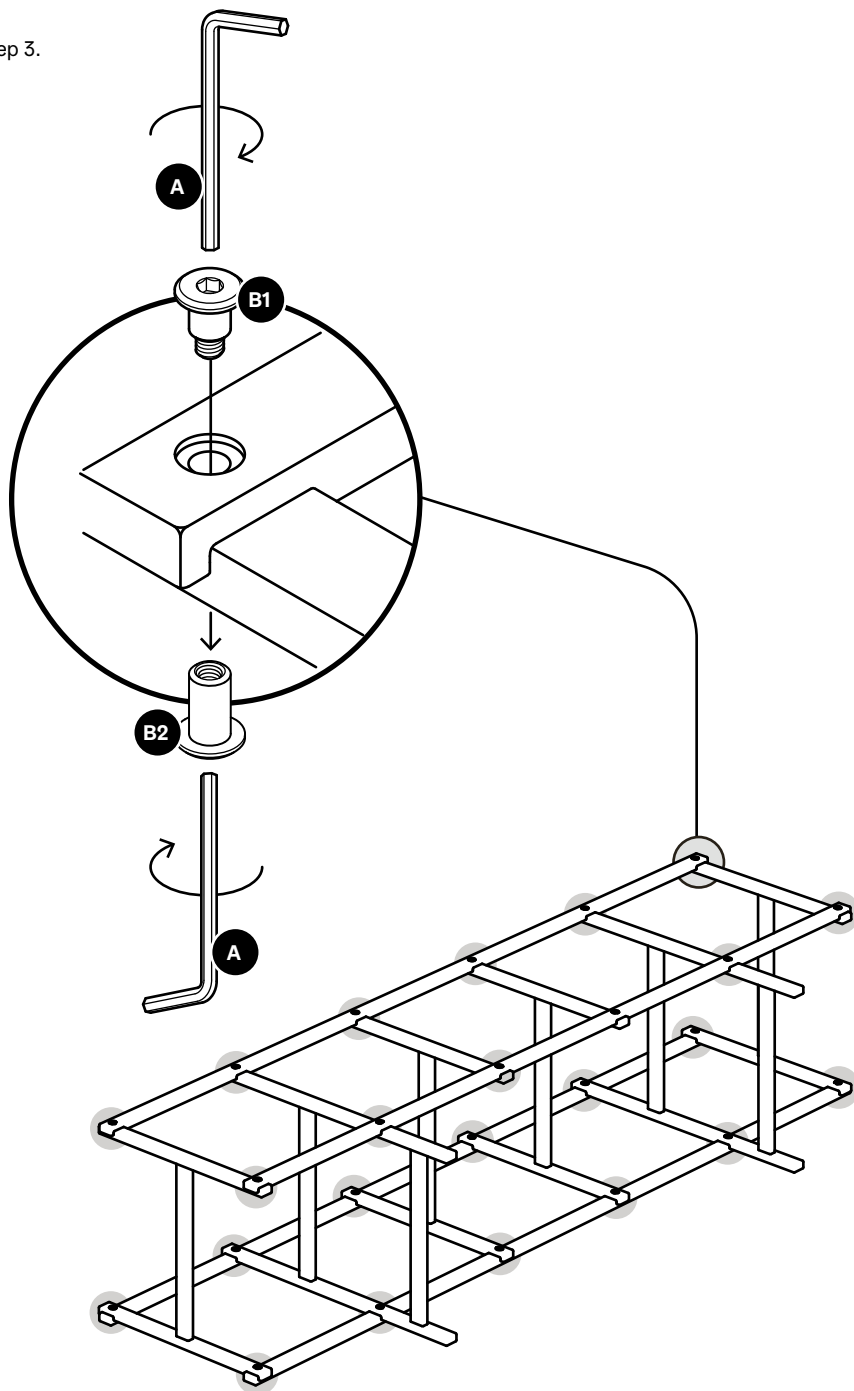

Design House *Stockholm*

Assembly Instructions
Frame Low (2738-8401)

Components (Hardware & Tools):

Wall Mounting Kit:

Components:

Tools needed:

Step 1.

Step 2.

Step 3.

Step 4.

Step 5.