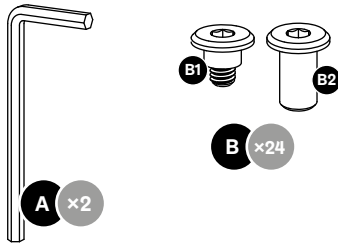

Design House *Stockholm*

Assembly Instructions
Frame Low (2738-8401)

Components (Hardware & Tools):

Wall Mounting Kit:

Components:

Tools needed:

Step 1.

Step 2.

Step 3.

Step 4.

Step 5.