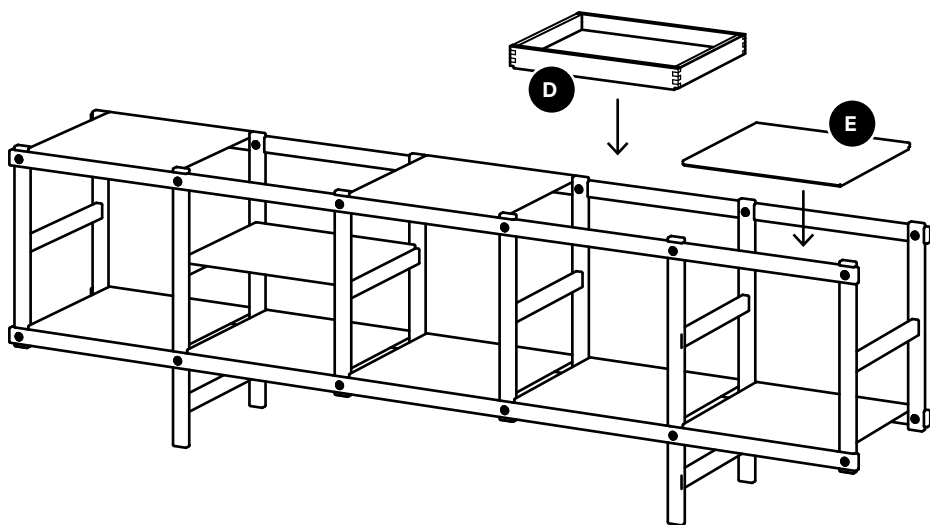

Design House *Stockholm*

Assembly Instructions
Frame Low (2738-8401)

Components (Hardware & Tools):

Wall Mounting Kit:

Components:

Tools needed:

Step 1.

Step 2.

Step 3.

Step 4.

Step 5.