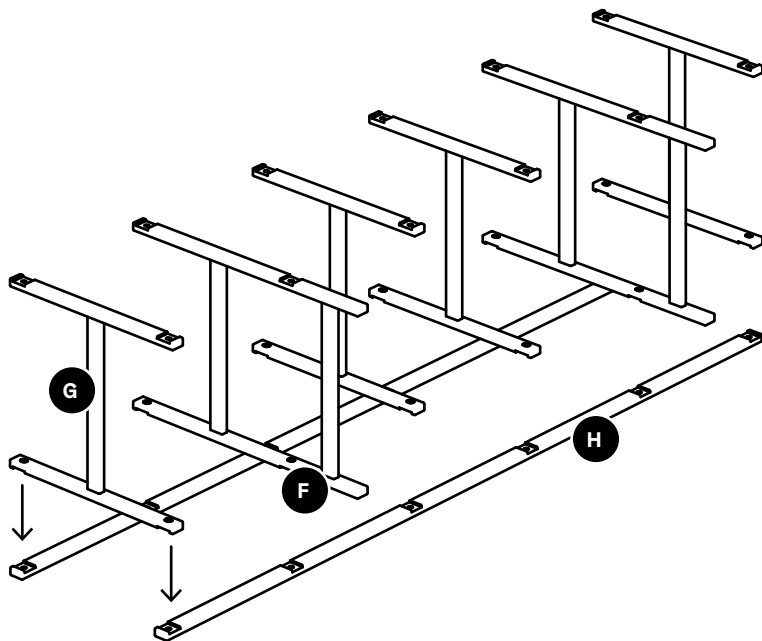

Design House *Stockholm*

Assembly Instructions
Frame Low (2738-8401)

Components (Hardware & Tools):

Wall Mounting Kit:

Components:

Tools needed:

Step 1.

Step 2.

Step 3.

Step 4.

Step 5.