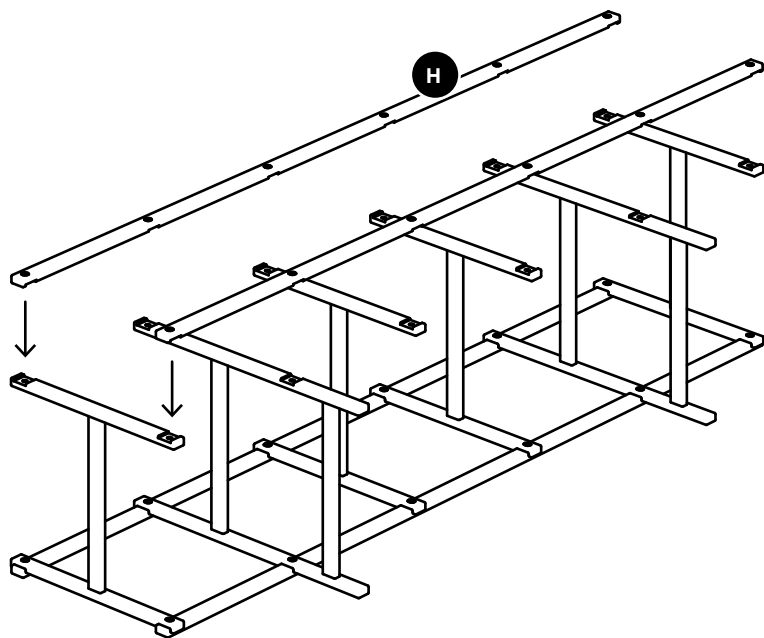

Design House *Stockholm*

Assembly Instructions
Frame Low (2738-8401)

Components (Hardware & Tools):

Wall Mounting Kit:

Components:

Tools needed:

Step 1.

Step 2.

Step 3.

Step 4.

Step 5.