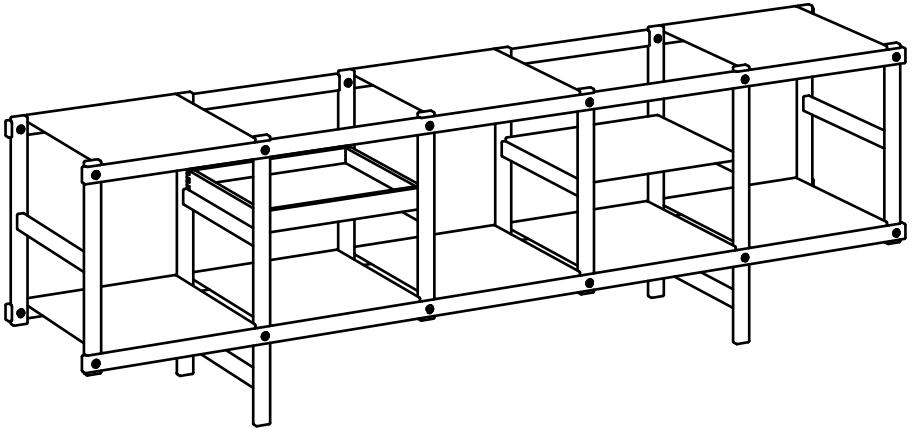

Design House *Stockholm*

Assembly Instructions
Frame Low (2738-8401)

Components (Hardware & Tools):

Wall Mounting Kit:

Components:

Tools needed:

Step 1.

Step 2.