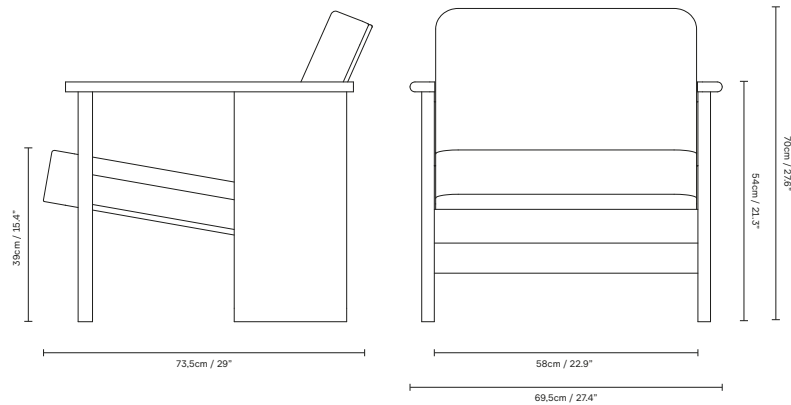

## Dimensions:

W: 69,5 cm / 27.4", H: 70 cm / 27.6", D: 73,5 cm / 29", Seat H: 39 cm / 15.4"

## Product description:

A compact padded lounge chair with a distinctive wooden side panel and upholstered seat and back that combines pure, durable raw materials and soft ergonomic shapes. The chair is intended as a versatile piece of furniture that provides generous comfort despite its minimal footprint. The textile has detailed visible stitching on both the back and front of the seat. Block Lounge Chair is perfect for small spaces as well as large open settings. The upholstered seat and back comes in Hallindal, Zero and Grain fabric. Can be finished in a COM version (customer's own material).