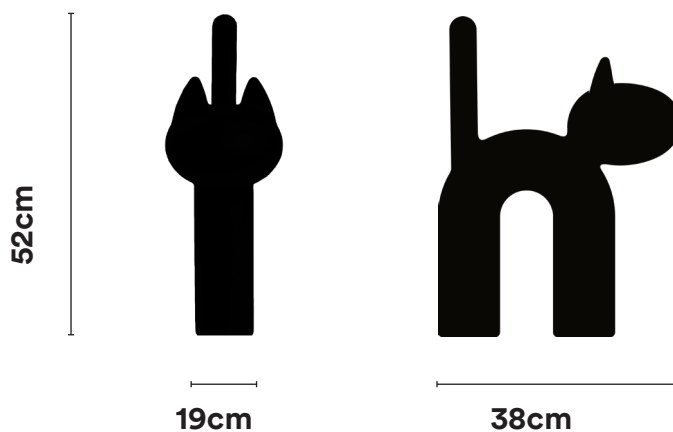

Kisu

Designed by Eero Aarnio 2020

Kisu is a decorative piece of interior design suitable for both indoors and outdoors. This cat is made of polyethylene and available in two colours, black and white. The black Kisu is produced 100% of regenerated polyethylene made from the factory's own defected products and waste material. Kindly note that Kisu is a decoration element, not a toy.

Dimensions:

Weight:

Net weight 1 kg
Gross weight 2 kg

Materials:

Polyethylene / Black is made of 100% factory's own defected materials

Colours:

Black

White