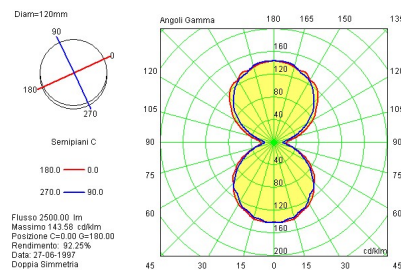

PRODUCTION YEAR: 1992

Wall lamp. Mounting in chrome-plated (CR), grey aluminium painted (G) or nickel-plated satin(NS) metal. The lamp is provided with a reflector in anodized aluminium for indirect light emission, diffusers in printed glass, tempered and sandblasted, and a spacer for electrical connections (ø cm 8x3).