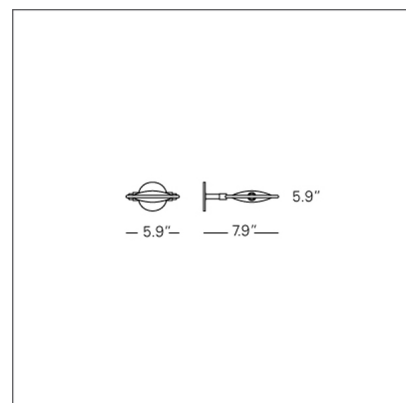

PRODUCTION YEAR: 1992

Wall lamp. Mounting in chrome-plated (CR), grey aluminium painted (G) or nickel-plated satin(NS) metal. The lamp is provided with a reflector in anodized aluminium for indirect light emission, diffusers in printed glass, tempered and sandblasted, and a spacer for electrical connections (ø cm 8x3).