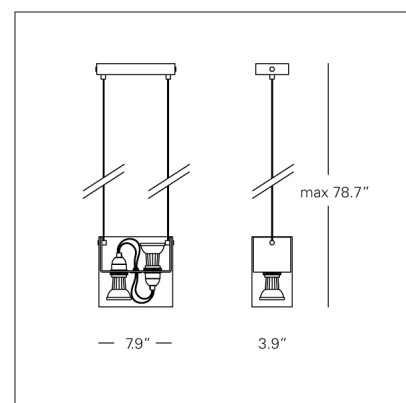

Duplex

FontanaArte

COMPANY:

PROJECT:

DATE:

PRODUCT NAME: Duplex

CODE NUMBER: 5306..

COLLECTION: FontanaArte

TYPE: Hanging

DESIGNER: Carlo Tamborini

PRODUCTION YEAR: 2000

Lampada a sospensione. Diffusore in metacrilato colato, colorato blu (BL), rosso (R) o satinato (SA). Canalina in acciaio lucidato

Light source: 2x50W PAR20 Medium E26/27 (HA)