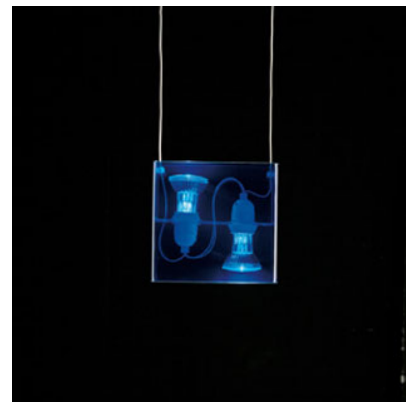

Duplex

FontanaArte

COMPANY:

PROJECT:

DATE:

PRODUCT NAME: Duplex

CODE NUMBER: 5306..

COLLECTION: FontanaArte

TYPE: Hanging

DESIGNER: Carlo Tamborini

PRODUCTION YEAR: 2000

Lampada a sospensione. Diffusore in metacrilato colato, colorato blu (BL), rosso (R) o satinato (SA). Canalina in acciaio lucidato

Light source: 2x50W PAR20 Medium E26/27 (HA)