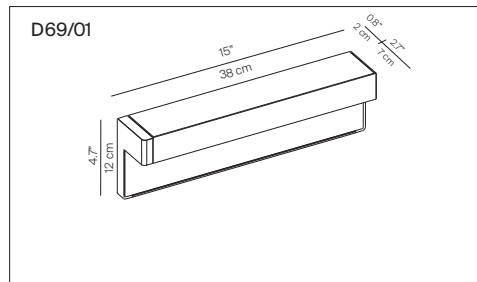

ANY

design Habits Studio / Format Design Studio, 2010

Type: Wall

Light source: D69 LED 24W⁽¹⁾ 2700K 684 lm (delivered) EEL: A
D69/01 1x24W FSD 2G11 EEL: A
D69/02 1x80W FSD 2G11 EEL: A
D69/03 2x28/54W FD G5 (T5) EEL: A

Product use: Indoor

Materials: Aluminium body, polycarbonate diffuser

Colors: White

Description: Essential, unique and still never the same. Any is a wall lamp that is versatile and modular, capable of repeating itself in a variety of original compositions as elegant effects of moulding and reliefs. Indirect lighting produced by a fluorescent or LED source guarantees low energy consumption.

Certifications: IP20

Insulation class:

Reference code:	D69	1D69000L0002	white
	D69/01	1D69001E0002	white
	D69/02	1D69002E0002	white
	D69/03	1D69003E0002	white
	D69/04	1D69004E0002	white
		junction module	
	D69/1	1D69/1MC0002	white