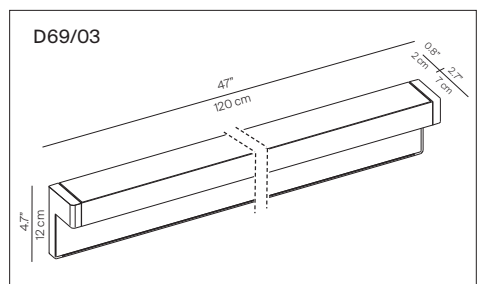

ANY

design Habits Studio / Format Design Studio, 2010

Type: Wall

Light source: D69 LED 24W⁽¹⁾ 2700K 684 lm (delivered) EEL: A
D69/01 1x24W FSD 2G11 EEL: A
D69/02 1x80W FSD 2G11 EEL: A
D69/03 2x28/54W FD G5 (T5) EEL: A

Product use: Indoor

Materials: Aluminium body, polycarbonate diffuser

Colors: White

Description: Essential, unique and still never the same. Any is a wall lamp that is versatile and modular, capable of repeating itself in a variety of original compositions as elegant effects of moulding and reliefs. Indirect lighting produced by a fluorescent or LED source guarantees low energy consumption.

Certifications: IP20

Insulation class:

Reference code:	D69	1D69000L0002	white
	D69/01	1D69001E0002	white
	D69/02	1D69002E0002	white
	D69/03	1D69003E0002	white
	D69/04	1D69004E0002	white
		junction module	
	D69/1	1D69/1MC0002	white