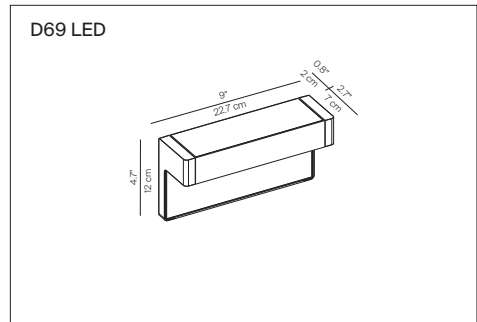

ANY

design Habits Studio / Format Design Studio, 2010

Type: Wall

Light source: D69 LED 24W⁽¹⁾ 2700K 684 lm (delivered) EEL: A
D69/01 1x24W FSD 2G11 EEL: A
D69/02 1x80W FSD 2G11 EEL: A
D69/03 2x28/54W FD G5 (T5) EEL: A

Product use: Indoor

Materials: Aluminium body, polycarbonate diffuser

Colors: White

Description: Essential, unique and still never the same. Any is a wall lamp that is versatile and modular, capable of repeating itself in a variety of original compositions as elegant effects of moulding and reliefs. Indirect lighting produced by a fluorescent or LED source guarantees low energy consumption.

Certifications: IP20

Insulation class:

Reference code:	D69	1D69000L0002	white
	D69/01	1D69001E0002	white
	D69/02	1D69002E0002	white
	D69/03	1D69003E0002	white
	D69/04	1D69004E0002	white
		junction module	
	D69/1	1D69/1MC0002	white