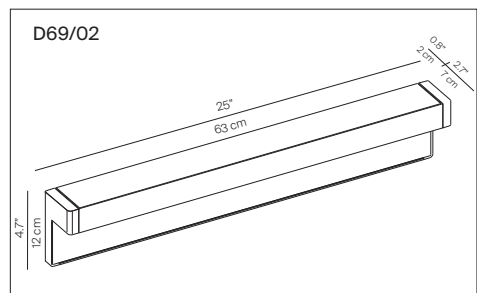

ANY

design Habits Studio / Format Design Studio, 2010

Type: Wall

Light source: D69 LED 24W⁽¹⁾ 2700K 684 lm (delivered) EEL: A
D69/01 1x24W FSD 2G11 EEL: A
D69/02 1x80W FSD 2G11 EEL: A
D69/03 2x28/54W FD G5 (T5) EEL: A

Product use: Indoor

Materials: Aluminium body, polycarbonate diffuser

Colors: White

Description: Essential, unique and still never the same. Any is a wall lamp that is versatile and modular, capable of repeating itself in a variety of original compositions as elegant effects of moulding and reliefs. Indirect lighting produced by a fluorescent or LED source guarantees low energy consumption.

Certifications: IP20

Insulation class:

Reference code:	D69	1D69000L0002	white
	D69/01	1D69001E0002	white
	D69/02	1D69002E0002	white
	D69/03	1D69003E0002	white
	D69/04	1D69004E0002	white
		junction module	
	D69/1	1D69/1MC0002	white