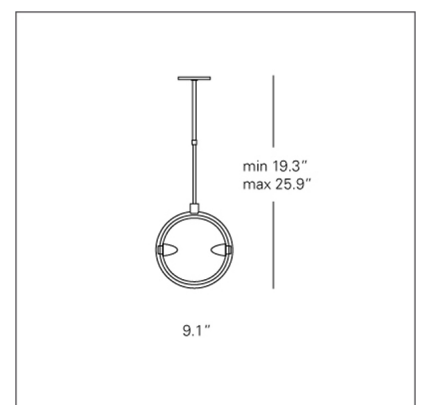

TYPE: Hanging

DESIGNER: Metis

PRODUCTION YEAR: 1992

Hanging lamp. Chrome-plated (CR), aluminium grey-painted (G) or brushed nickel-plated (NS) metal frame. Pressed, etched and tempered glass diffusers. Anodized aluminium reflector. The lamp comes with a spacer box.

Light source: 1x300W T3/L Double Ended R7s - long (HA)

FontanaArte spa reserves the right to make changes on this document and on the products here described without any prior notice.

Copyright © 2008 FontanaArte spa. All rights reserved.