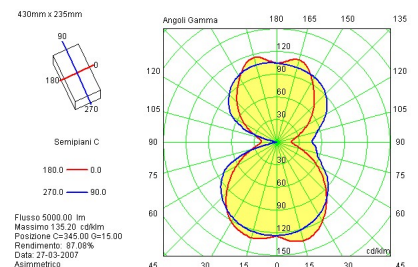

TYPE: Hanging

DESIGNER: Metis

PRODUCTION YEAR: 1992

Hanging lamp. Chrome-plated (CR), aluminium grey-painted (G) or brushed nickel-plated (NS) metal frame. Pressed, etched and tempered glass diffusers. Anodized aluminium reflector. The lamp comes with a spacer box.