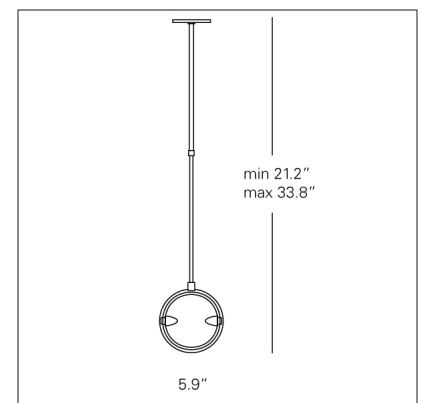

Nobi

FontanaArte

COMPANY:

PROJECT:

DATE:

PRODUCT NAME: Nobi

CODE NUMBER: 3085..

COLLECTION: FontanaArte

TYPE: Hanging

DESIGNER: Metis

PRODUCTION YEAR: 1992

Hanging lamp. Chrome-plated (CR), aluminium grey-painted (G) or brushed nickel-plated (NS) metal frame. Pressed, etched and tempered glass diffusers. Anodized aluminium reflector. The lamp comes with a spacer box.

Light source: 1x150W T3/S Double Ended R7s - long (HA)

FontanaArte spa reserves the right to make changes on this document and on the products here described without any prior notice.

Copyright © 2008 FontanaArte spa. All rights reserved.