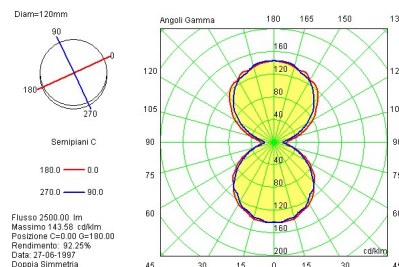

DESIGNER: Metis

PRODUCTION YEAR: 1992

Hanging lamp. Mounting in chrome-plated (CR), grey aluminium painted (G) or nickel-plated satin (NS) metal. The lamp is provided with reflector in anodized aluminium for indirect light emission and diffusers in printed glass, tempered and sandblasted. Spacer box included.