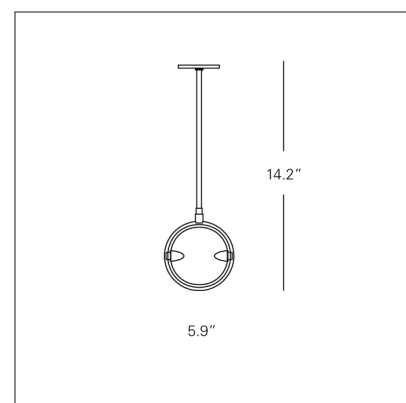

Nobi

COMPANY:

PROJECT:

DATE:

PRODUCT NAME: Nobi

CODE NUMBER: 3022..

COLLECTION: FontanaArte

TYPE: Hanging

DESIGNER: Metis

PRODUCTION YEAR: 1992

Hanging lamp. Mounting in chrome-plated (CR), grey aluminium painted (G) or nickel-plated satin (NS) metal. The lamp is provided with reflector in anodized aluminium for indirect light emission and diffusers in printed glass, tempered and sandblasted. Spacer box included.

Light source: 1x150W T3/S Double Ended R7s - long (HA)

FontanaArte spa reserves the right to make changes on this document and on the products here described without any prior notice.

Copyright © 2008 FontanaArte spa. All rights reserved.