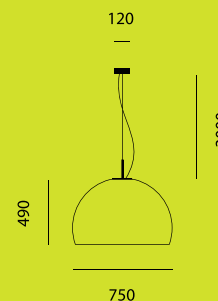

Model S9.S90

Colors

- glossy white
- matt sand
- matt or glossy black