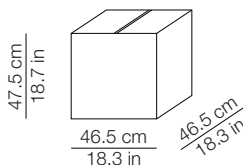

DIMENSIONI - DIMENSIONS

Noglobe 35

35 cm
13.8 in

IMBALLO - PACKAGING

Volume: 0.103 m³ / 3.627 ft³
Gross weight: 2.5 kg / 5.5 lbs

Volume: 0.039 m³ / 1.366 ft³
Gross weight: 1.7 kg / 3.8 lbs

MATERIALI E FINITURE - MATERIALS AND FINISHINGS