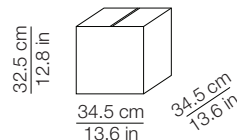

DIMENSIONI - DIMENSIONS

Noglobe 35

35 cm
13.8 in

IMBALLO - PACKAGING

Volume: 0.103 m³ / 3.627 ft³
Gross weight: 2.5 kg / 5.5 lbs

Volume: 0.039 m³ / 1.366 ft³
Gross weight: 1.7 kg / 3.8 lbs

MATERIALI E FINITURE - MATERIALS AND FINISHINGS