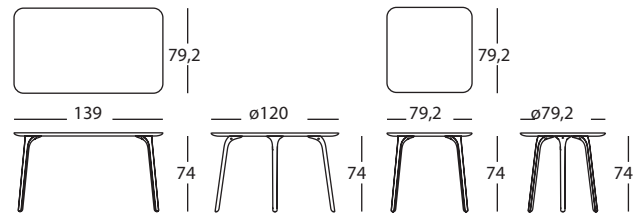

Table First design Stefano Giovannoni • image p-18

Tables.
Year of production: 2007.
Material: legs in polypropylene with glass fibre added. Air moulded.
Tops in HPL laminate.
Suitable for outdoor use.

Mesas.
Año de producción: 2007.
Material: patas en polipropileno cargado con fibra de vidrio en air moulding.
Sobres en laminado HPL.
Adaptadas para el exterior.

Tables.
Année de production: 2007.
Matériaux: pieds en polypropylène chargé avec fibre de verre en air moulding.
Plateaux en laminé HPL.
Conçues pour l'extérieur.

Tische.
Erstproduktion: 2007.
Material: Beine aus Polypropylen mit Glasfaser verstärkt, hergestellt im Gaseinspritzverfahren.
Tischplatten aus HPL-Laminat.
Auch für den Außenbereich geeignet.

Tavoli.
Anno di produzione: 2007.
Materiali: gambe in polipropilene caricato di fibra di vetro in air moulding, piani in laminato HPL.
Adatti anche per esterni.

COUPLINGS

- white 1735 C (legs)
- white 8500 (top)
- black 1763 C (legs)
- black 8510 (top)

Table First design Stefano Giovannoni

Tables.
Year of production: 2007.
Material: legs in polyamide with glass fibre added. Air moulded.
Tops in MDF or veneered in oak.

Mesas.
Año de producción: 2007.
Material: patas en poliamida cargada con fibra de vidrio en air moulding.
Sobres en MDF barnizado o en madera chapada.

Tables.
Année de production: 2007.
Matériaux: pieds en polyamide chargé avec fibre de verre en air moulding.
Plateaux en MDF vernis ou en bois plaqués.

Tische.
Erstproduktion: 2007.
Material: Beine aus Polyamid mit Glasfaser verstärkt.
Hergestellt im Gaseinspritzverfahren.
Tischplatten aus lackiertem MDF oder holz furniert.