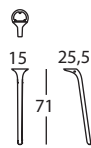

Table First design Stefano Giovannoni • image p-18

Tables.
Year of production: 2007.
Material: legs in polypropylene with glass fibre added. Air moulded.
Tops in HPL laminate.
Suitable for outdoor use.

Mesas.
Año de producción: 2007.
Material: patas en polipropileno cargado con fibra de vidrio en air moulding.
Sobres en laminado HPL.
Adaptadas para el exterior.

Tables.
Année de production: 2007.
Matériaux: pieds en polypropylène chargé avec fibre de verre en air moulding.
Plateaux en laminé HPL.
Conçues pour l'extérieur.

Tische.
Erstproduktion: 2007.
Material: Beine aus Polypropylen mit Glasfaser verstärkt, hergestellt im Gaseinspritzverfahren.
Tischplatten aus HPL-Laminat.
Auch für den Außenbereich geeignet.

Tavoli.
Anno di produzione: 2007.
Materiali: gambe in polipropilene caricato di fibra di vetro in air moulding, piani in laminato HPL.
Adatti anche per esterni.

COUPLINGS

- white 1735 C (legs)
- white 8500 (top)
- black 1763 C (legs)
- black 8510 (top)

Table First design Stefano Giovannoni

Tables.
Year of production: 2007.
Material: legs in polyamide with glass fibre added. Air moulded.
Tops in MDF or veneered in oak.

Mesas.
Año de producción: 2007.
Material: patas en poliamida cargada con fibra de vidrio en air moulding.
Sobres en MDF barnizado o en madera chapada.

Tables.
Année de production: 2007.
Matériaux: pieds en polyamide chargé avec fibre de verre en air moulding.
Plateaux en MDF vernis ou en bois plaqués.

Tische.
Erstproduktion: 2007.
Material: Beine aus Polyamid mit Glasfaser verstärkt.
Hergestellt im Gaseinspritzverfahren.
Tischplatten aus lackiertem MDF oder holz furniert.