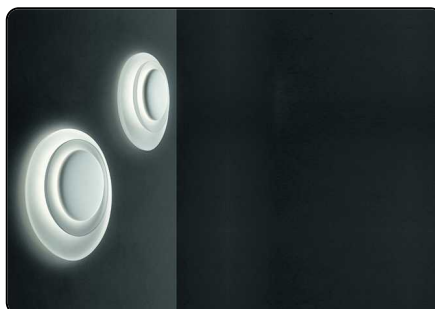

Bahia, wall technical info

FOSCARINI

Description

Wall and ceiling lamp with reflected and diffused light. Consisting of three matt white injection moulded polycarbonate egg-shaped plates fitted together asymmetrically. The largest plate works as the wall mounting plate, and the two central plates conceal the lighting technology part and electronic ballast.

Materials injection moulded polycarbonate

Colors white

Brightness light
diffused light

Model

Bahia

Weight

net kg: 3,40
gross kg: 4,50

Packaging

vol. m3: 0,111
n. boxes: 1

Bulbs

fluorescent 1x40W + 1x22W 2GX13 T16-R

Certifications

Energy Class

A+ A

Bahia LED

Weight

net kg: 4,00
gross kg: 5,10

Packaging

vol. m3: 0,111
n. boxes: 1

Bulbs

LED included 43W 2850°K 4850lm CRI>90
113lm/W

Certifications

Energy Class

A+ A

Dimmable LED version possible
configurations: On-Off / Push / DALI

[2D/3D drawings](#)
[photometric info](#)
[assembly instructions](#)

download area