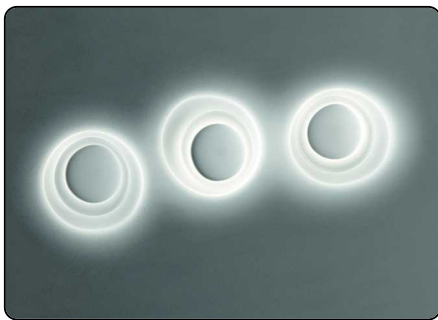

# Bahia, wall design Lucidi e Pevere 2010

FOSCARINI

Bahia is a wall and ceiling lamp that is seductive and captivating, thanks to the special nature of its design and the innovative interplay of light and shade that it produces. Its appeal is the result of three overlapping planes that have a slightly asymmetrical profile and reciprocal placement. The first two house the light source, accompanying the light that flows over their concave surface and vanishes towards the edges. The third element completes the composition, silhouetted through backlight with a strong, contrasting design. Every ray that emanates from

Bahia is contained of light and shade, which make it both a lighting object and luminous decoration. Bahia is offered in total white, to underline its essential dramatic nature and its essence, without being ostentatious. It decorates a whole wall alone, with very little width, or can be used to create multiple compositions that are luminous archipelagos in both the home and the public spaces.