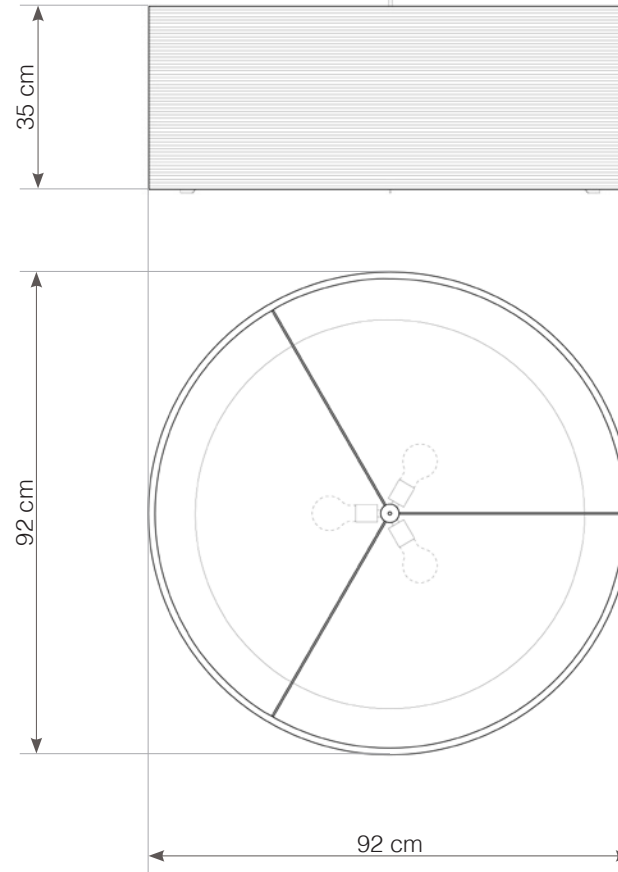

# Drum36

3x 15W maximum LED  
E27 socket | 230V 50Hz | Class I

For use with dimmable incandescent bulbs. Also compatible with CFL bulbs or dimmable LED bulbs of equivalent wattage.

Mounting Installation: Suspended