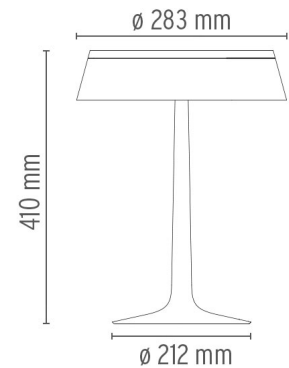

FLOS

BON JOUR

Mounting	Table
Lamps description	EDGE LIGHTING 2700K 900lm CRI90 13W Dimmer
Environment	Indoor
Finish	White, Copper, Chrome, Matt chrome
Technical description	Table lamp providing diffuse light. Injection moulded PMMA clear transparent base and diffuser. Edge Lighting technology light source. Power cord length 200 cm, with a dimmer switch that provide ON-OFF functions and 10-100% light adjustment. Plug-in power supply with interchangeable plugs.

ELECTRICAL

Emergency	Without
------------------	---------

PHYSICAL

Weight (kg)	2,0
--------------------	-----

Bon Jour

designed by Philippe Starck

Table lamp providing diffuse light.

● F1032009	White
● F1032057	Chrome
● F1032015	Copper
● F1032046	Matt chrome

DIMENSIONS

CERTIFICATIONS