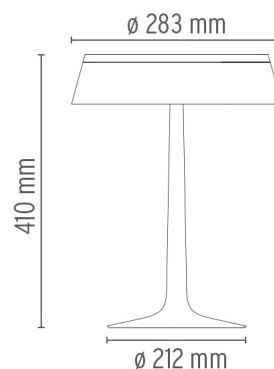

FLOS

BON JOUR

Mounting	Table
Lamps description	EDGE LIGHTING 2700K 900lm CRI90 13W Dimmer
Environment	Indoor
Finish	White, Copper, Chrome, Matt chrome
Technical description	Table lamp providing diffuse light. Injection moulded PMMA clear transparent base and diffuser. Edge Lighting technology light source. Power cord length 200 cm, with dimmer switch that provide ON-OFF functions and 10-100% light adjustment. Plug-in power supply with interchangeable plugs.

ELECTRICAL

Emergency	Without
------------------	---------

PHYSICAL

Weight (kg)	2,0
--------------------	-----

Bon Jour

designed by Philippe Starck

Table lamp providing diffuse light.

● F1032009	White
● F1032057	Chrome
● F1032015	Copper
● F1032046	Matt chrome

DIMENSIONS

CERTIFICATIONS