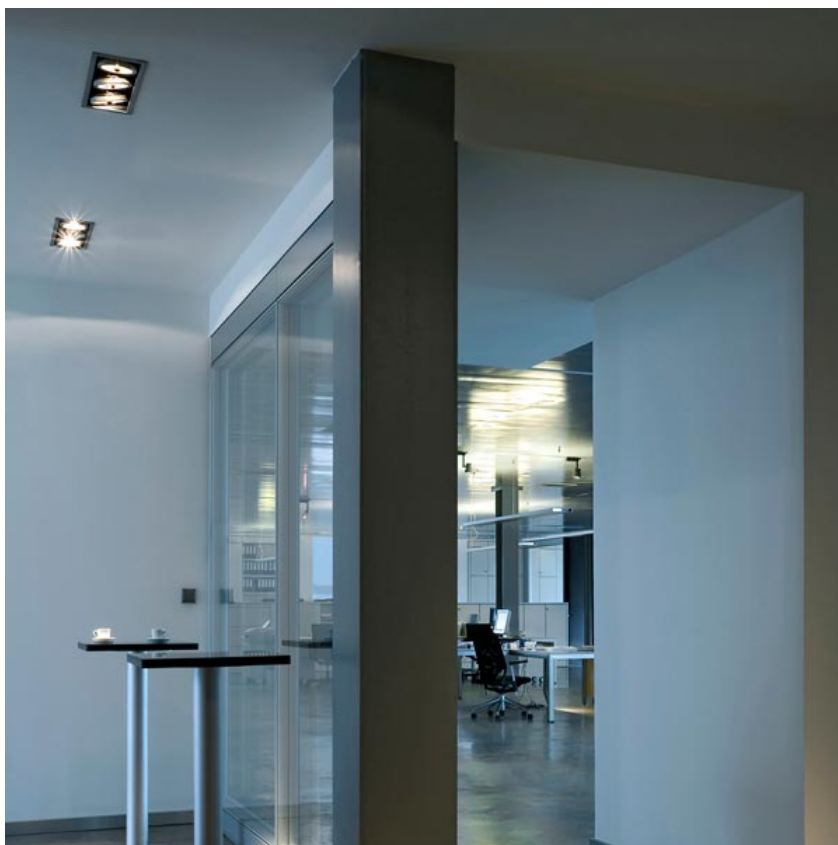

OPTICAL

Light controller description	Protection glass
Reflector finish	Aluminum
Aiming	Adjustable
Light distribution symmetry	Symmetric
Beam angle	36° FLOOD

ELECTRICAL

Control gear availability	Separate item
Control gear type	Conventional, Electronic
Emergency	Without
Insulation class	Class I

PHYSICAL

Recessed depth (mm)	222
Construction material	Aluminium
Weight (kg)	1,92

Battery No Trim Large IL
designed by F.A. Porsche

Metal halide lamp recessed downlight.
Remote control gear not included

- 04.6124.20.NT Matt white
- 04.6124.08.NT Mercury
- 04.6124.14.NT Matt black