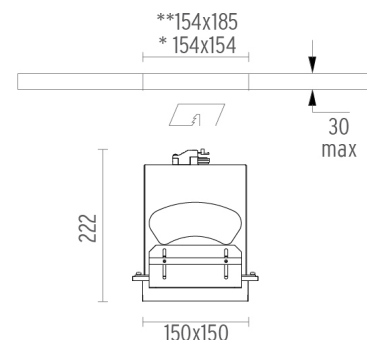

OPTICAL

Light controller description	Protection glass
Reflector finish	Aluminum
Aiming	Adjustable
Light distribution symmetry	Symmetric
Beam angle	36° FLOOD

ELECTRICAL

Control gear availability	Separate item
Control gear type	Conventional, Electronic
Emergency	Without
Insulation class	Class I

PHYSICAL

Recessed depth (mm)	222
Construction material	Aluminium
Weight (kg)	1,92

Battery No Trim Large IL
designed by F.A. Porsche

Metal halide lamp recessed downlight.
Remote control gear not included

- 04.6124.20.NT Matt white
- 04.6124.08.NT Mercury
- 04.6124.14.NT Matt black