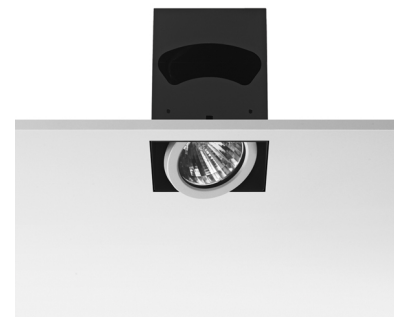

BATTERY NO TRIM LARGE IL

Number of heads	1
Mounting	Ceiling recessed
Lamps description	CDM-TC G8.5 Max 70W
Voltage (V)	220/240
Environment	Indoor
Notes	Pre-installation frame must be ordered separately

OPTICAL

Light controller description	Protection glass
Reflector finish	Aluminum
Aiming	Adjustable
Light distribution symmetry	Symmetric
Beam angle	36° FLOOD

ELECTRICAL

Control gear availability	Separate item
Control gear type	Conventional, Electronic
Emergency	Without
Insulation class	Class I

PHYSICAL

Recessed depth (mm)	222
Construction material	Aluminium
Weight (kg)	1,92

Battery No Trim Large IL
designed by F.A. Porsche

Metal halide lamp recessed downlight.
Remote control gear not included

- 04.6124.20.NT Matt white
- 04.6124.08.NT Mercury
- 04.6124.14.NT Matt black