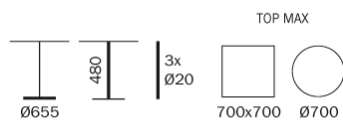

PEDRALI®
THE ITALIAN ESSENCE

NOLITA 5453 H480

DESIGN:
MANDELLI PAGLIARULO

Table with three legs made of steel tube to ensure the greatest strength and durability. Light and easy to be handled it can be combined with tops of different sizes and finishes. A collection confirming its summer time appeal, to enjoy relaxing and convivial moments in the open air.

ANFRAGE SENDEN