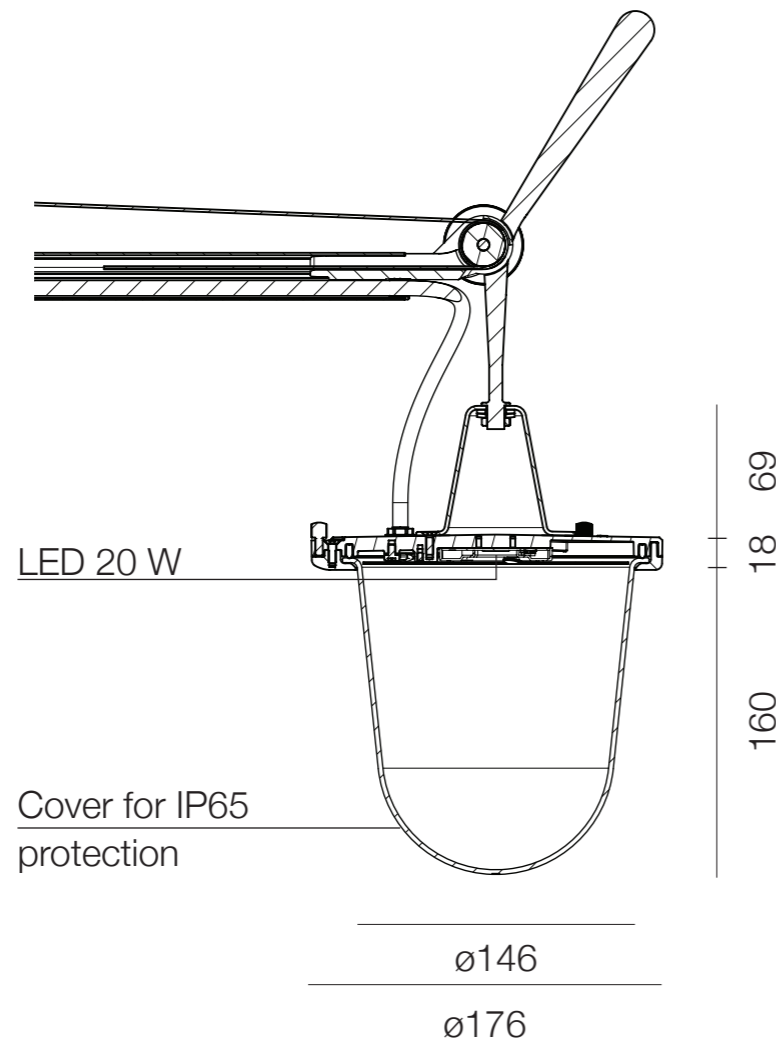

TOLOMEO OUTDOOR

Michele De Lucchi, Giancarlo Fassina

Family	Emission	Total Power (W)	CRI	Luminaire flux (lm)	CCT
Tolomeo	direct light	23 W	80	1880 lm	3000K

Lamp head section