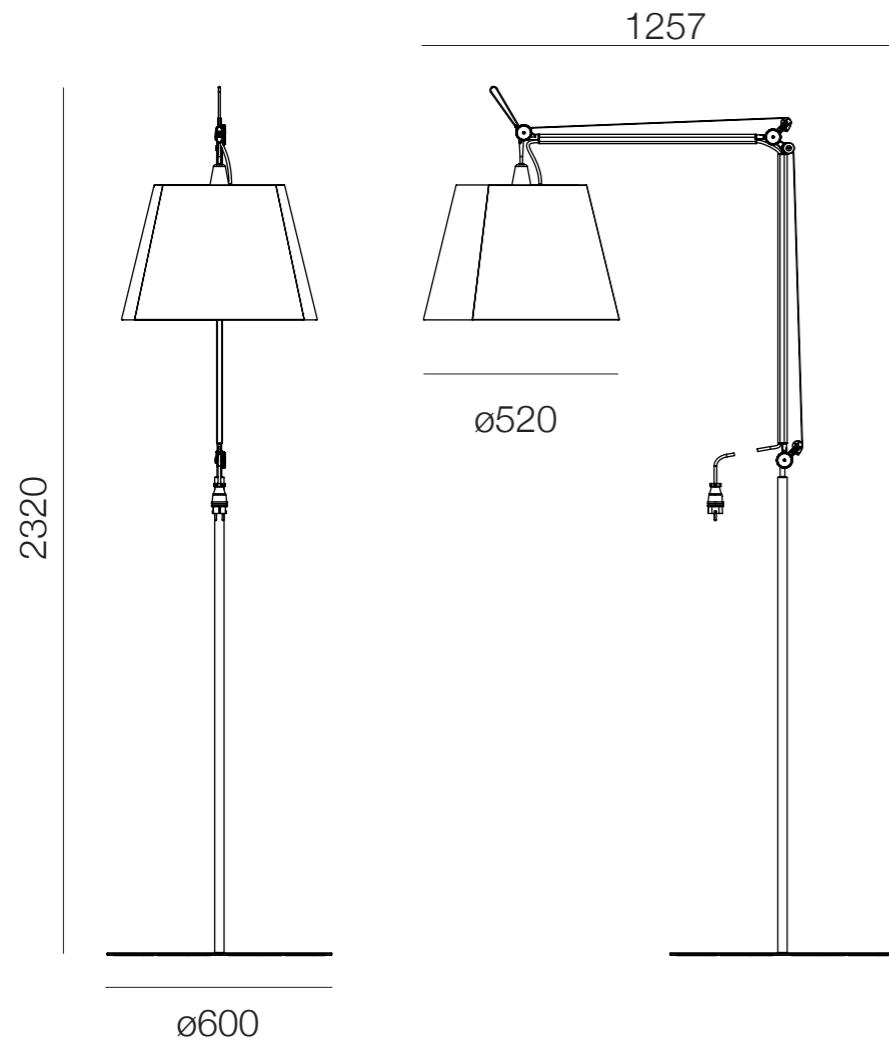

# TOLOMEO OUTDOOR

Paralume Floor

**IP44**

**Materials:** lampshade covered with fabric in polyolefins  
Cable max 3m.

**Color:** white, black

**Dimensions:** ø600 base x h max 2320

**Code:** Tolomeo Mega Outdoor lamp body  
Tolomeo Mega Outdoor base + rod

## Hook

**IP44**

**Materials:** lampshade covered with fabric in polyolefins.  
Cable max 5m.

**Color:** white, black

**Dimensions:**  $\varnothing 520 \times 360$  mm

**Code:** Tolomeo Mega Outdoor Hook

---