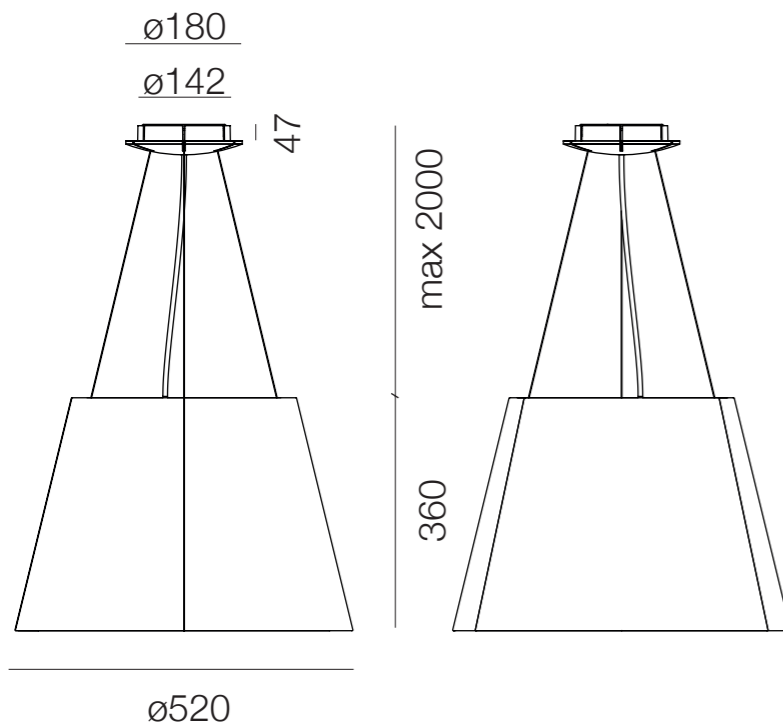

TOLOMEO OUTDOOR

Pendant