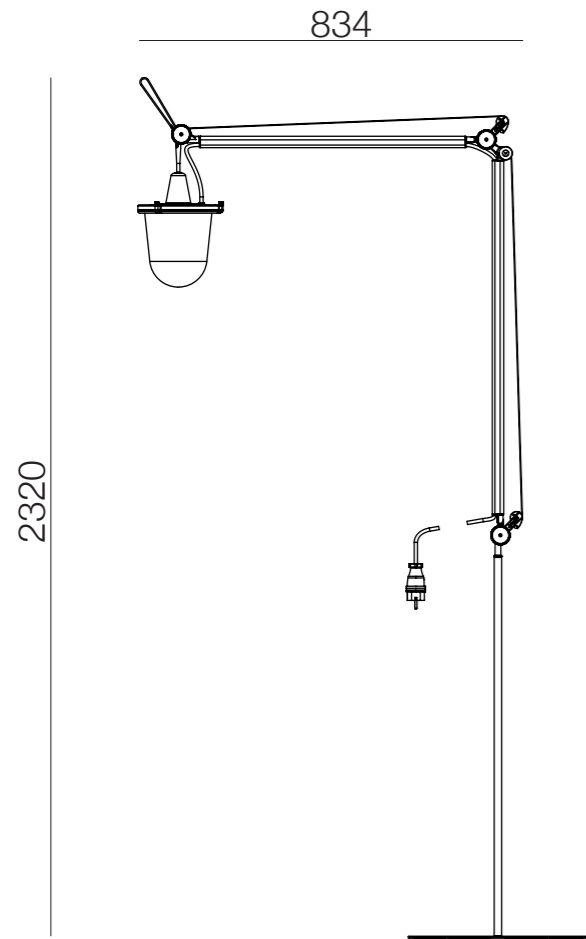

TOLOMEO OUTDOOR

Lampione Floor

IP44

Artemide