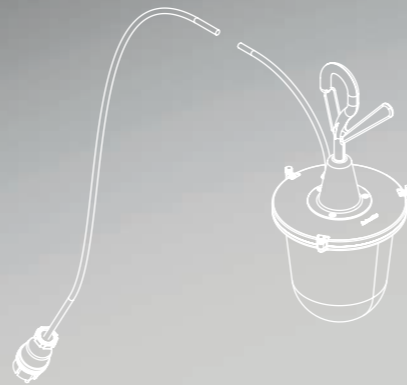

# TOLOMEO OUTDOOR

Lampione Hook

IP44

Cable max 5m