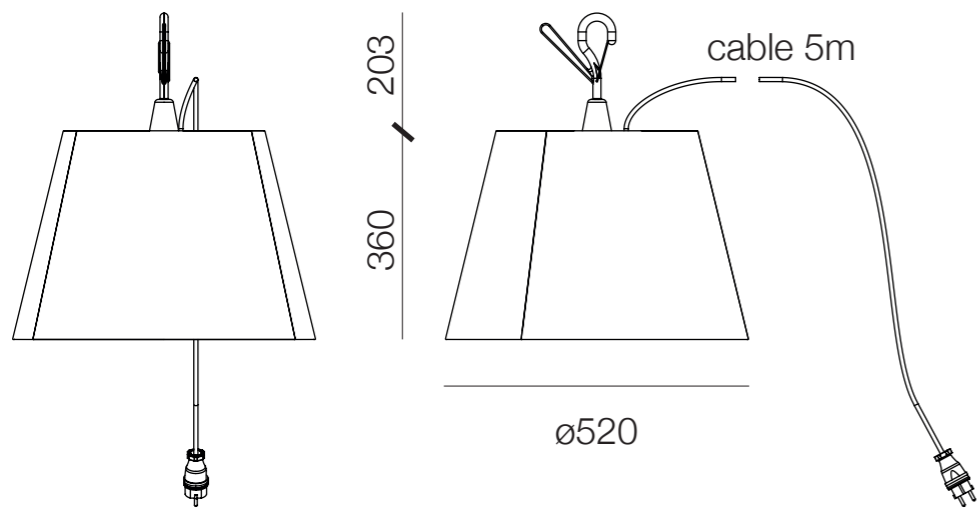

# TOLOMEO OUTDOOR

Paralume Floor

**IP44**

**Materials:** lampshade covered with fabric in polyolefins  
Cable max 3m.

**Color:** white, black

**Dimensions:** ø600 base x h max 2320

**Code:** Tolomeo Mega Outdoor lamp body  
Tolomeo Mega Outdoor base + rod

## Hook

**IP44**

**Materials:** lampshade covered with fabric in polyolefins.  
Cable max 5m.

**Color:** white, black

**Dimensions:**  $\varnothing 520 \times 360$  mm

**Code:** Tolomeo Mega Outdoor Hook

---