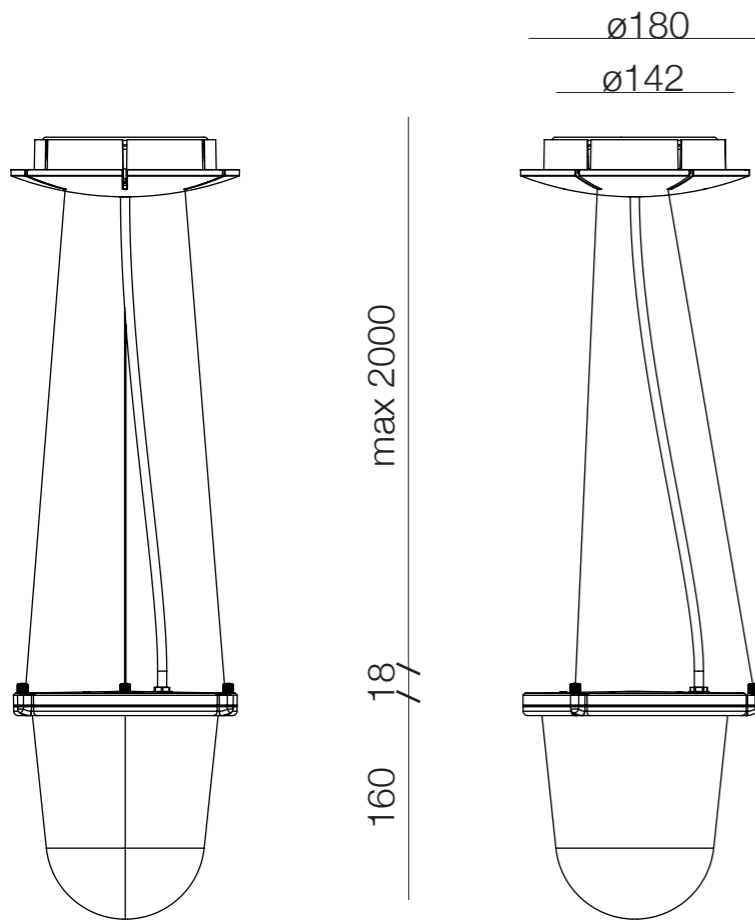

TOLOMEO OUTDOOR

Lampione Pendant