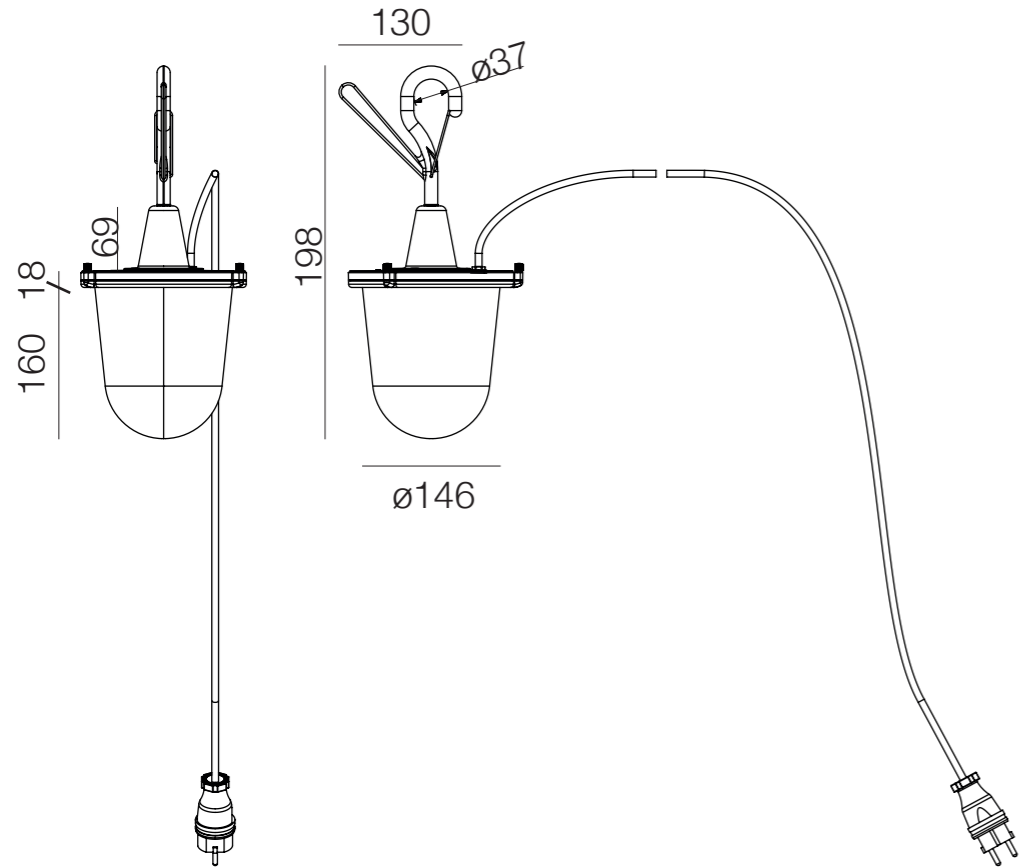

# TOLOMEO OUTDOOR

Lampione Hook

IP44

Cable max 5m