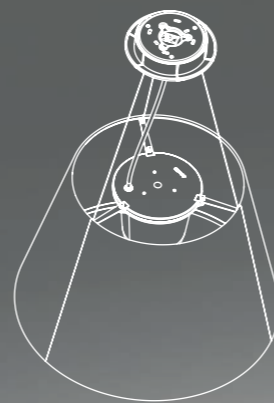

# TOLOMEO OUTDOOR

Pendant

**IP65**

**Materials:** lampshade covered with fabric in polyolefins.

**Color:** white, black

**Dimensions:**  $\varnothing 520 \times 360 \times h \text{ max } 2000 \text{ mm}$

**Code:** Tolomeo Mega Outdoor Pendant

# TOLOMEO OUTDOOR

Michele De Lucchi, Giancarlo Fassina

Family	Emission	Total Power (W)	CRI	Luminaire flux (lm)	CCT
Tolomeo	direct light	23 W	80	1880 lm	3000K

Lamp head section

ø520 mm diffuser