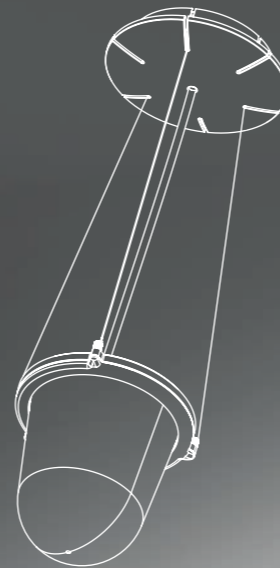

TOLOMEO OUTDOOR

Lampione Pendant

IP65

Artemide®