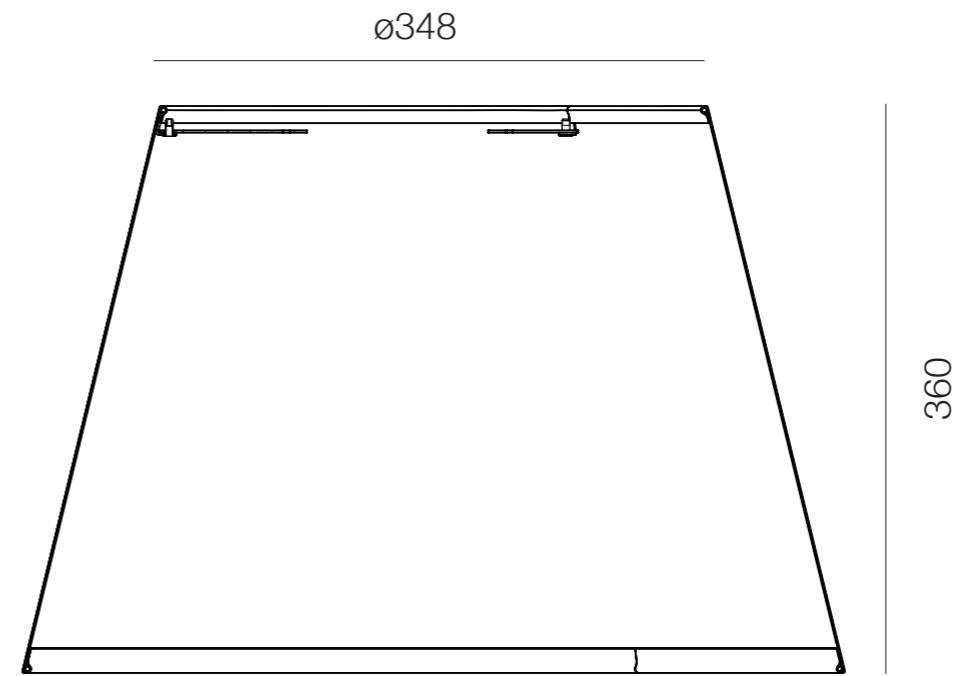

ø520 mm diffuser