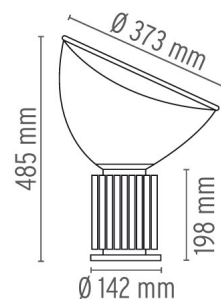

FLOS

TACCIA SMALL

Mounting	Table/Floor
Lamps description	1 COB LED 2700K 1290 LM CRI 92 - 16W DIMMER
Environment	Indoor
Finish	Black, Anodized bronze
Technical description	Table lamp providing indirect and reflected light. Reflector in painted aluminium, gloss white on the inside and matt white on the outside. Directionable diffuser in transparent blown glass. Body in matt black or naturally anodized extruded aluminium. Base in nickel-plated ABS+PC. Electric cable of useful length 190 cm, with dimmer switch for ON/OFF and adjustment of the light flow between 10-100%. Plug-in power supply with interchangeable plugs.

Taccia Small

designed by Achille & Pier Giacomo Castiglioni

Table lamp providing indirect and reflected light.

ELECTRICAL

Emergency	Without
------------------	---------

PHYSICAL

Supply	Power cord
Cord length (mm)	1900
Construction material	ABS, Aluminum, Glass, Polycarbonate

	F6604004	Anodized silver
	F6604030	Black
	F6604042	Anodized violet
	F6604046	Anodized bronze

DIMENSIONS

CERTIFICATIONS

IP
20

Taccia Small . Lamps

1 COB LED 2700K
1290lm CRI92 - 16W

Lamp wattage:

16 W

DIMENSIONS

CERTIFICATIONS