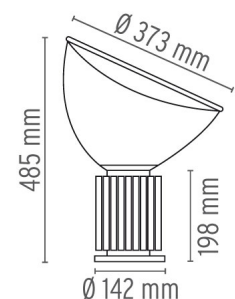

FLOS

TACCIA SMALL

Mounting	Table/Floor
Lamps description	1 COB LED 2700K 1290 LM CRI 92 - 16W DIMMER
Environment	Indoor
Finish	Black, Anodized bronze
Technical description	Table lamp providing indirect and reflected light. Reflector in painted aluminium, gloss white on the inside and matt white on the outside. Directionable diffuser in transparent blown glass. Body in matt black or naturally anodized extruded aluminium. Base in nickel-plated ABS+PC. Electric cable of useful length 190 cm, with dimmer switch for ON/OFF and adjustment of the light flow between 10-100%. Plug-in power supply with interchangeable plugs.

Taccia Small

designed by Achille & Pier Giacomo Castiglioni

Table lamp providing indirect and reflected light.

ELECTRICAL

Emergency	Without
------------------	---------

PHYSICAL

Supply	Power cord
Cord length (mm)	1900
Construction material	ABS, Aluminum, Glass, Polycarbonate

	F6604004	Anodized silver
	F6604030	Black
	F6604042	Anodized violet
	F6604046	Anodized bronze

DIMENSIONS

CERTIFICATIONS

IP
20

Taccia Small . Lamps

1 COB LED 2700K
1290lm CRI92 - 16W

Lamp wattage:

16 W