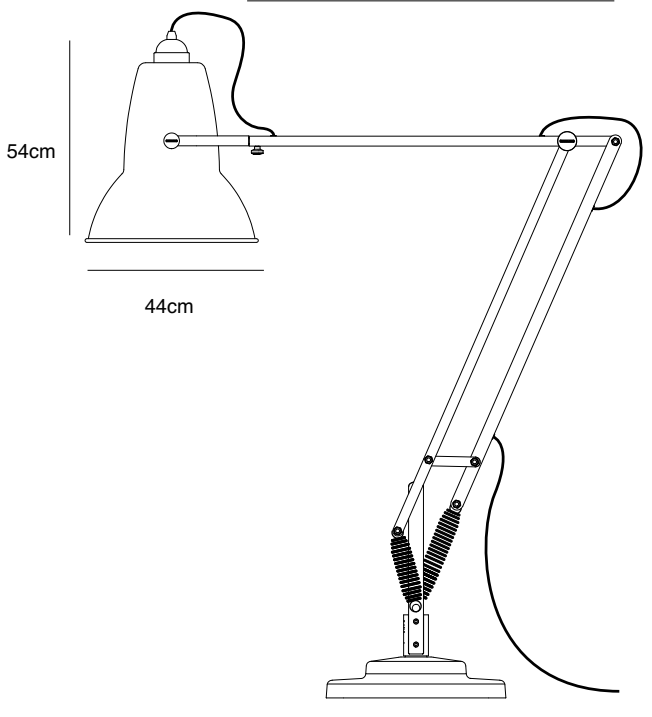

Original 1227™ Giant Floor Lamp

ANGLEPOISE®

Original 1227™ Giant Collection | Technical Sheet

Launched In 2005 | Designed by George Carwardine

95cm

45cm

Colours	Closest RAL Reference
---------	-----------------------

Floor Lamp - Custom Colour or Finish

*British Standards colour reference.

Description

Originally created for the Roald Dahl Museum as a tribute to the author's passion for the lamp he used at his writing desk, this larger-than-life, triple-scale version of the iconic Anglepoise® Original 1227™ is guaranteed to make an impact. If you're looking for a statement piece, this is it!

Dimensions

- Shade diameter: 44cm
- Shade height: 47cm
- Max reach: 270cm (from base to shade)
- Base size: 45 x 45cm
- Cable length: 450cm
- Lamp Packaging (L x W x H): 98cm x 64.5cm x 184cm
- Lamp Packaged Weight: 49.6kg

Max.
154cm

Electrical

- Voltage: 220/240V, 50/60 Hz
- Class II - Double Insulated
- E27 lamp holder
- Maximum permitted bulb: 60W Halogen
- Foot switch (150cm from product)
- Plug: 2-pin Europlug to CEE 7/16
- Supplied with 13W G120 LED bulb:
 - Luminous Intensity: 1200lm
 - Life: 15,000 Hours
 - Non-dimmable
 - Colour Temperature: 2700K
 - CRI (Ra): 80