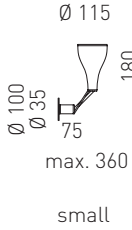

Design Yaacov Kaufman

Material aluminium brushed or lacquered white, rotation and tilt hinge as well as decorative rings nickel-plated steel

Bulbs 60W/E14 or 150W/E27 halogen bulb

Light forward beam, shielded to the sides

Control if halogen or incandescent bulbs used possible by means of external dimmer

Other features suspension luminaire with conical canopy features infinite height-adjustment facility

One Eighty Wall

One Eighty Ceiling