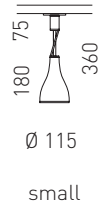

One Eighty Ceiling Track