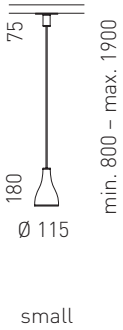

One Eighty Suspension Track