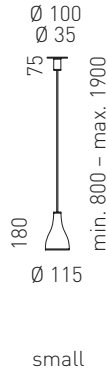

One Eighty Suspension