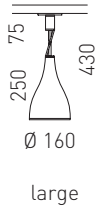

One Eighty Ceiling Track