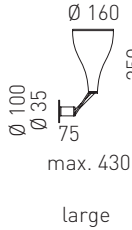

Control if halogen or incandescent bulbs used possible by means of external dimmer

Other features suspension luminaire with conical canopy features infinite height-adjustment facility

One Eighty Wall

One Eighty Ceiling