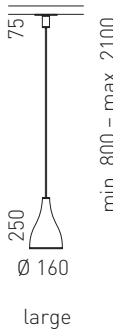

One Eighty Suspension Track