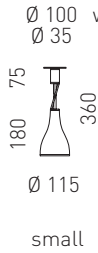

Design Yaacov Kaufman

Material aluminium brushed or lacquered white, rotation and tilt hinge as well as decorative rings nickel-plated steel

Bulbs 60W/E14 or 150W/E27 halogen bulb

Light forward beam, shielded to the sides

Control if halogen or incandescent bulbs used possible by means of external dimmer

Other features suspension luminaire with conical canopy features infinite height-adjustment facility

One Eighty Wall

One Eighty Ceiling