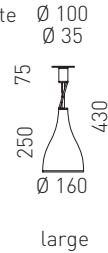

Control if halogen or incandescent bulbs used possible by means of external dimmer

Other features suspension luminaire with conical canopy features infinite height-adjustment facility

One Eighty Wall

One Eighty Ceiling