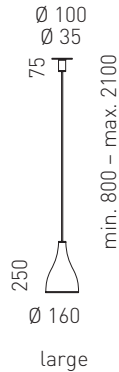

One Eighty Suspension