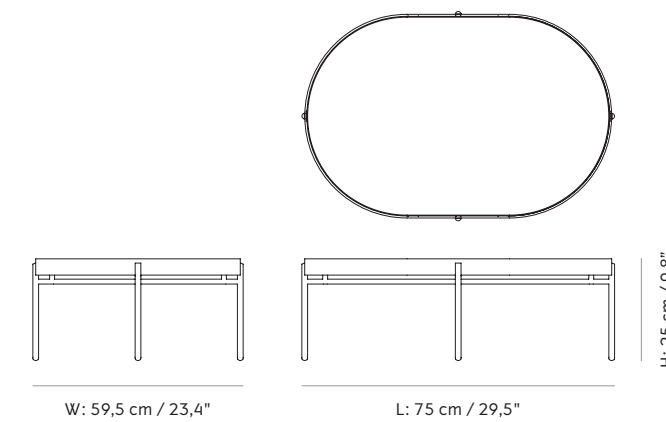

### DIMENSIONS

**Small**  
H: 25 cm / 9,8 "  
W: 75 cm / 29,5 "  
D: 59,5 cm / 23,4 "

**Large**  
H: 35 cm / 13,8 "  
W: 96,5 cm / 38 "  
D: 50 cm / 19,5 "

### PACKAGING MEASUREMENTS (H x W x D)

**Small**  
13 cm x 84 cm x 57,5 / 5,1" x 33,1" x 22,6"

**Large**  
13 cm x 103,5 cm x 66 cm / 5,1" x 40,7" x 26"

**COLLI**  
1

**MATERIALS & MAINTENANCE**  
Please visit [menuspace.com](https://www.menuspace.com) for materials and care and maintenance instructions.

### NONO TABLE SMALL