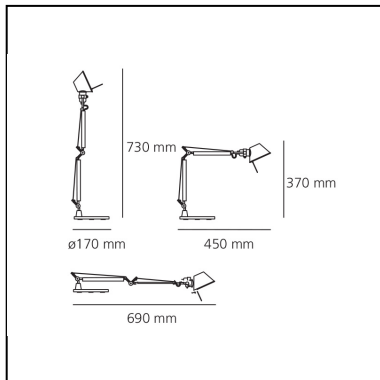

LUMINAIRE

- Watt: **40W**
- Voltage: **220V-240V**
- Delivered lumens output: **244lm**
- Efficiency: **57%**
- Efficacy: **6.1lm/W**
- CRI: **100**

Notes

Interchangeable support: table base, clamp, desk fixed support and twin support that allows two independent lamp units to be fitted. Possibility to mount LED source on E14 Socket

DESCRIPTION

Base and cantilevered arms in polished aluminium; diffuser in anodised aluminium; joints and supports in polished aluminium. System of spring balancing.

PRODUCT CODE: 0011860A

FEATURES

- Article Code: **0011860A**
- Colour: **Gold**
- Installation: **Table**
- Material: **Aluminium, steel**
- Series: **Design Collection**
- design by: **Michele De Lucchi, Giancarlo Fassina**

DIMENSIONS

- Length: **cm 45**
- Height: **cm 37**
- Base Diameter: **cm 17**
- Max Extension Height: **cm 73**
- Max Extension Length: **cm 69**
- Impact Resistance: **N/D**
- Glow Wire Test: **N/D°**

NOT INCLUDED SOURCES

- Category: **HALO**
- Number: **1**
- Lbs: **Qt26**
- Watt: **46W**
- Socket: **E14**
- Color Rendering: **1a**
- Color temperature (K): **3000K**