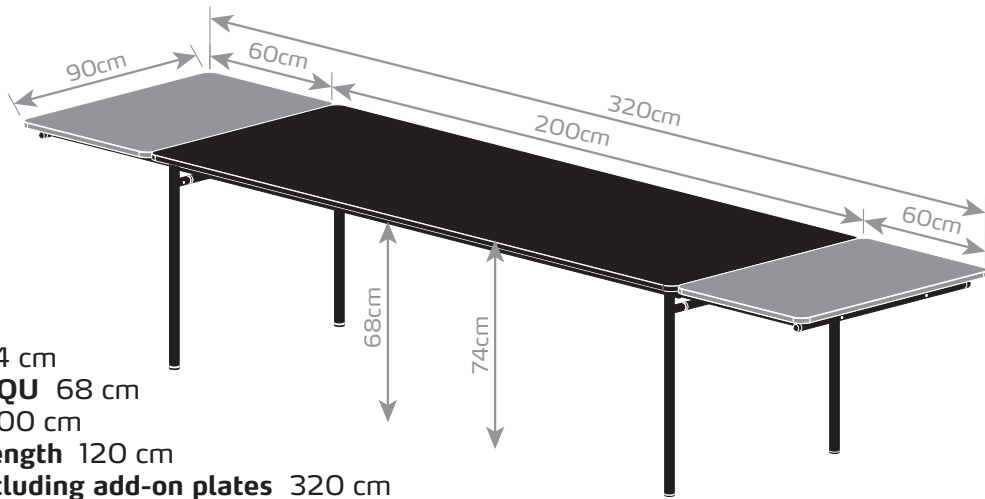

Table height 74 cm
Height under SQU 68 cm
Table length 150 cm
Added plates length 60 cm
Total length including add-on plate 210 cm

Table height 74 cm
Height under SQU 68 cm
Table length 200 cm
Added plates length 120 cm
Total length including add-on plates 320 cm

Table height 74 cm
Height under SQU 68 cm
Table length 250 cm
Added plates length 120 cm
Total length including add-on plates 370 cm