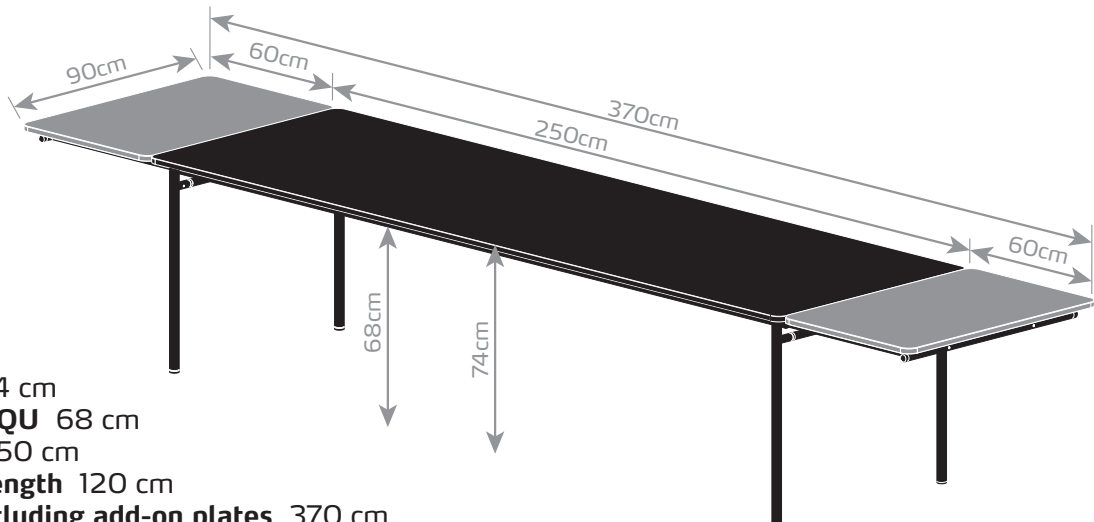

Table height 74 cm
Height under SQU 68 cm
Table length 150 cm
Added plates length 60 cm
Total length including add-on plate 210 cm

Table height 74 cm
Height under SQU 68 cm
Table length 200 cm
Added plates length 120 cm
Total length including add-on plates 320 cm

Table height 74 cm
Height under SQU 68 cm
Table length 250 cm
Added plates length 120 cm
Total length including add-on plates 370 cm