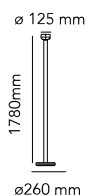

Bellhop Floor

by Edward Barber & Jay Osgerby , 2021

Floor lamp with indirect light. Stem in painted aluminium: shiny white, brick, cioko, green. Reflector in shiny opal white and grey blown glass. Electrical cable of 270 cm usable length with foot dimmer switch for ON/OFF function and brightness adjustment 10–100%. Power supply with interchangeable plugs.

F1070009_26W_LED_BELLHOP F BCO - GRI

Mounting	Floor
Environment	Indoor
Weight	6,90 Kg
Light sources available	1 x COB LED 26W 1232lm 2700K CRI90 [i] DIMMABLE(white body) 1 x COB LED 26W 1023lm 2700K CRI90 [i] DIMMABLE(other colors body)
Emergency	Without
Dimmer	Included
Voltage	100-240/48V
Power	26 W
Battery	No
Supply included	No
Cord Length	2700 mm mm
Materials	Aluminum, Glass, Concrete
Colors	<ul style="list-style-type: none"> ● F1070075 - Brick Red ● F1070039 - Green ● F1070009 - White ● F1070026 - Cioko