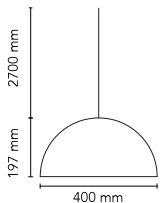

Skygarden Small

by Marcel Wanders studio , 2021

Hanging lamp with diffuse light. Plaster dome with white interior and exterior finishes in the following colours: rust, shiny black, shiny white, or opaque gold. Dome support in aluminium alloy. Diffuser in blown milk glass. Decoration in photoengraved and deep drawn stainless steel. Polycarbonate rose in the same colour as the dome.

Mounting	Pendant
Environment	Indoor
Weight	5 Kg Kg
Light sources available	1 x RF26261 LED 10W E14 800lm 2700K [e] Dimmable 1 x RF26260 LED 10W E14 900lm 3000K [e] Dimmable 1 x RF30263 LED 8W E14 900lm 2700K [e] Dimmable 1 x RF30264 LED 8W E14 900lm 3000K [e] Dimmable
Emergency	Without
Voltage	220-250V
Power	MAX 10W
Battery	No
Supply included	No
Cord Length	2700 mm mm
Materials	Plaster, Glass, Stainless steel
Colors	<ul style="list-style-type: none"> F6405044 - Gold F6405047 - Rust F6405030 - Black F6405009 - White F6405031 - Matt Black