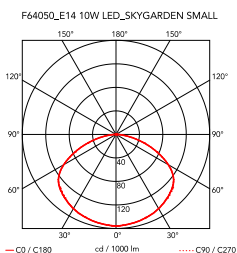

Skygarden Small

by Marcel Wanders studio , 2021

Hanging lamp with diffuse light. Plaster dome with white interior and exterior finishes in the following colours: rust, shiny black, shiny white, or opaque gold. Dome support in aluminium alloy. Diffuser in blown milk glass. Decoration in photoengraved and deep drawn stainless steel. Polycarbonate rose in the same colour as the dome.