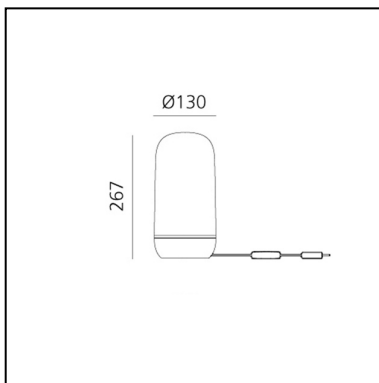

## LUMINAIRE

- Watt: **5,5W**
- Delivered lumens output: **414lm**
- CCT: **2700K**
- Efficiency: **88%**
- Efficacy: **82.73lm/W**
- CRI: **80**

## DIMENSIONS

- Height: **cm 26.7**
- Diameter: **cm 13**

## SOURCES NOT INCLUDED

- Category: **LED RETROFIT**
- Number: **1**
- Watt: **5,5W**
- Socket: **E14**