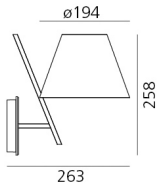

La Petite Wall - Black

Quaglio Simonelli

⊕ CE Dimmbar: 0-10V

LUMINAIRE

- Watt: **6W**
- Lichtstrom (lm): **326lm**
- CCT: **2700K**
- Efficiency: **65%**
- Efficacy: **54.3lm/W**
- CRI: **80**

BESCHREIBUNG

An archetypal lampshade balanced on a tilted stem. Simple elements, exquisitely combined into an amazing geometric composition, recall basic forms matched with different materials for technological reasons. Despite its plain and simple look, this lamp clearly conveys the skills of Artemide. The lampshade is a lightweight plastic volume closed by two diffusers that produce a pleasant soft direct and indirect light. The joint connects the lampshade with the aluminium stem on a minimal support. These simple elements are combined into a plain and elegant object, where the tilted stem is counterbalanced by the lampshade's volume.

ARTIKELNUMMER: 1752030A

FUNKTIONEN

- Artikelnummer: **1752030A**
- Farbe: **Schwarz**
- Installation: **Wandleuchte**
- Material: **Polycarbonate, aluminium, methacrylate**
- Serie: **Design Collection**
- Anwendungsbereich: **Innenbeleuchtung**
- Lichtverteilung: **diffused**
- design: **Quaglio Simonelli**

DIMENSION

- Breite: **cm 26.3**
- Höhe: **cm 25.8**
- Breite: **cm 19.4**

LICHTQUELLEN NICHT ENTHALTEN

- Kategorie: **LED RETROFIT**
- Anzahl: **1**
- Watt: **6W**
- Sockel: **E14**
- Farbtemperatur(K): **2700K**
- CRI: **80**
- Service Life: **L70(6K) > 25000h**