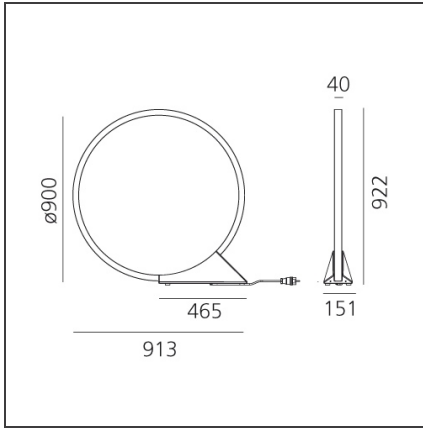

"O" Floor - Indoor - App Compatible

IP67 

DESIGN

Elemental

BESCHREIBUNG

"O" is an essential element that, when switched on, frames nature and suggests perspectives, an unobtrusive object in space that does not alter environmental balances. Its controlled and comfortable light emission can be adjusted with sensors and with the Artemide App to ensure focused operation, thus preventing waste and respecting the circadian cycles of all animal and plant species. Introduced in 2018 in the ground and suspended outdoor versions, it is a perfect lighting appliance also for indoor use thanks to a cabled option that allows easy relocation. In this case too, the IP protection grade is anyway fit for outdoor use. Its lightness is not just formal: its thin aluminium profile is an element on its own, which can be moved wherever necessary, allows multiple uses, and creates a pleasant ambiance anywhere with its soft, non-glaring light. "O" is developed in the original 90-cm diameter version, as well as in a smaller, 45-cm version featuring all the characteristics of the original one. All the versions come with both a white and a black finish to match all possible spaces. "O" is thus a comprehensive family of elements creating dynamic lightscapes.

TECHNISCHE ZEICHNUNGEN

FUNKTIONEN

Artikelnummer:	T073030APP	Material:	<p>Aluminium, silicone</p>
Farbe:	Black	Serie:	Design
Installation:	Stehleuchte		
Anwendungsbereich:	Innenbeleuchtung		

DIMENSION

Länge:	cm 91.3
Höhe:	cm 92.2
Länge Fuß:	cm 46.5
Breite Fuß:	cm 15.1

INKLUSIVE LEUCHTMITTEL

Kategorie:	LED	Farbtemperatur(K):	2700K
Anzahl:	1	CRI:	90
Watt:	30W		
Typ:	0		

LUMINAIRE

Watt:	42W	Lichtstrom (lm):	1595lm
		CCT:	2700K
		CRI:	90

Anmerkungen

Plug IP44