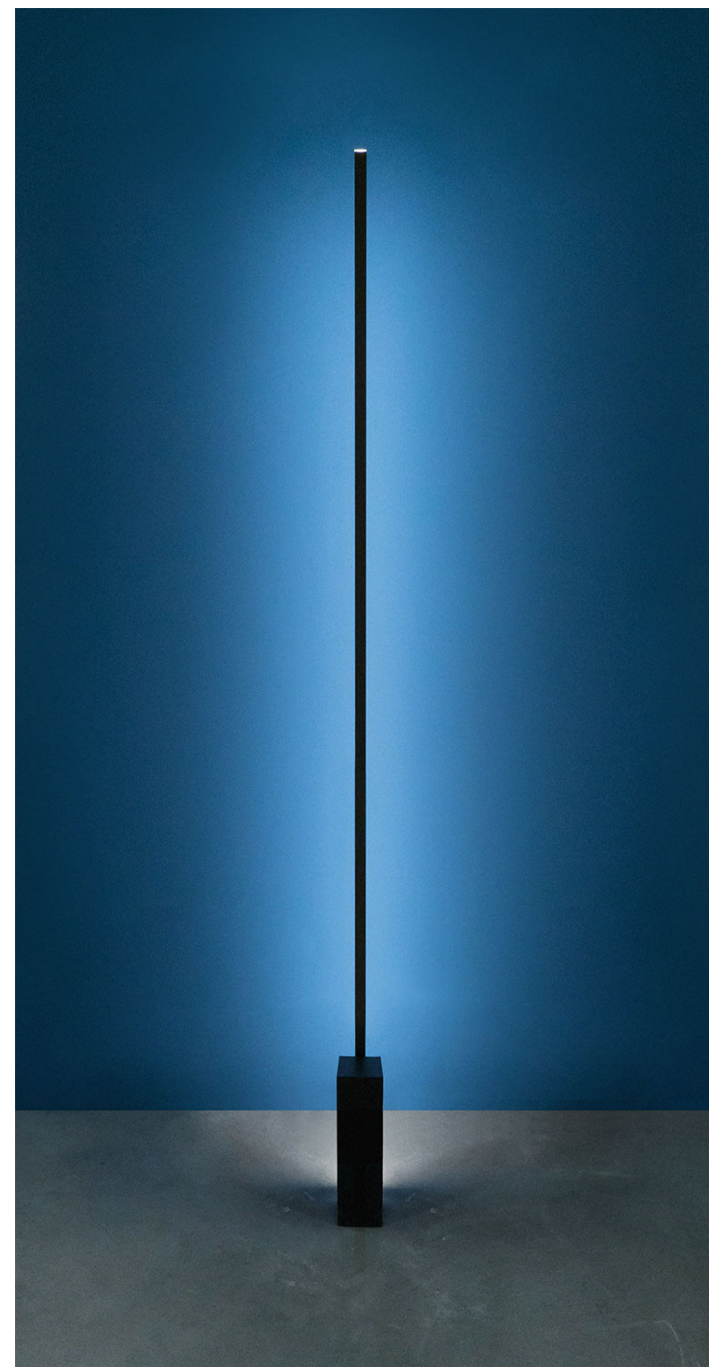

LINESCAPES FLOOR

NEMO STUDIO

Family of floor, ceiling and wall elements, efficient with an highly versatile linear luminous output. Body in aluminium extruded and opal white polycarbonate diffuser. Horizontal cantilever wall version supplied with kit for connection with remote driver. White or black finishing with elements in grey painted on the floor and wall versions.

LED 2700K

LAMPING

Source	linear LED
Total power	38W
Emission	diffused
Switching	dimmable
Tension	110/240V
Color temperature	2700K
Luminous flux	2050lm (real luminous output)
Typ cri	80
Energy class	A+
Materials	Aluminium + PC + ABS
Notes	dimmer on cable , cable lenght 2,5m
Net lamp weight	1 Kg

Package 02 20x20x204 cm / Gross weight: 5.5 Kg

Certificazioni

LED 3000K

LAMPING

Source	linear LED
Total power	38W
Emission	diffused
Switching	dimmable
Tension	110/240V
Color temperature	3000K
Luminous flux	2050lm (real luminous output)
Typ cri	80
Energy class	A+
Ip class	P
Materials	Aluminium + PC + ABS
Notes	dimmer on cable , cable lenght 2,5m
Net lamp weight	1 Kg