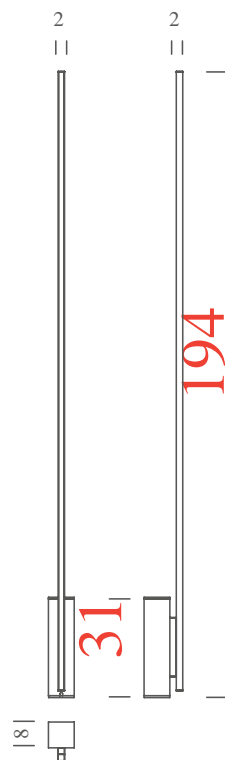

LED 2700K

LAMPING

Source	linear LED
Total power	38W
Emission	diffused
Switching	dimmable
Tension	110/240V
Color temperature	2700K
Luminous flux	2050lm (real luminous output)
Typ cri	80
Energy class	A+
Materials	Aluminium + PC + ABS
Notes	dimmer on cable , cable lenght 2,5m
Net lamp weight	1 Kg

Codes

LIN LW2 21

LIN LN2 21

Structure

white

black

PACKAGE

Package 01 15x15x155 cm / Gross weight: 4.7 Kg

Package 02 20x20x204 cm / Gross weight: 5.5 Kg

Certificazioni

LED 3000K

LAMPING

Source	linear LED
Total power	38W
Emission	diffused
Switching	dimmable
Tension	110/240V
Color temperature	3000K
Luminous flux	2050lm (real luminous output)
Typ cri	80
Energy class	A+
Ip class	P
Materials	Aluminium + PC + ABS
Notes	dimmer on cable , cable lenght 2,5m
Net lamp weight	1 Kg

Codes

LIN LWD 21
LIN LND 21

Structure/Diffuser

white/grey
black/grey

PACKAGE

Package 01 15x15x155 cm / Gross weight: 4.7 Kg
Package 02 20x20x204 cm / Gross weight: 5.5 Kg

Certificazioni