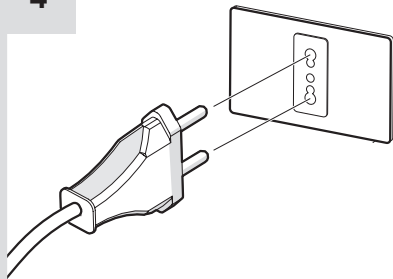

HALO

HALO

FLUO

Max 6W LED E14

For USA and Canada only:

Max 7W E12 cULus SBLED

4

For USA and Canada only