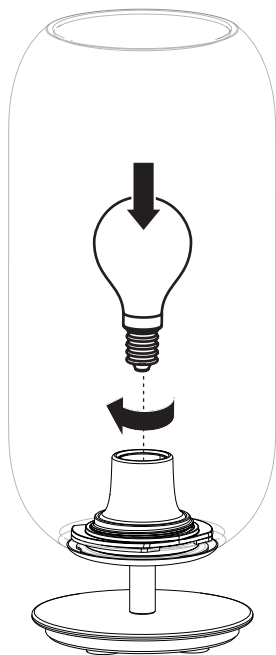

Artemide®

Gople Lamp Mini

design
BIG

i

1

2

3

LED

HALO

HALO

FLUO

Max 6W LED E14

For USA and Canada only:

Max 7W E12 cULus SBLED

4

For USA and Canada only