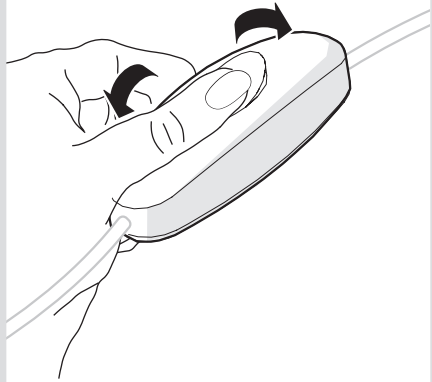

4

For USA and Canada only

5