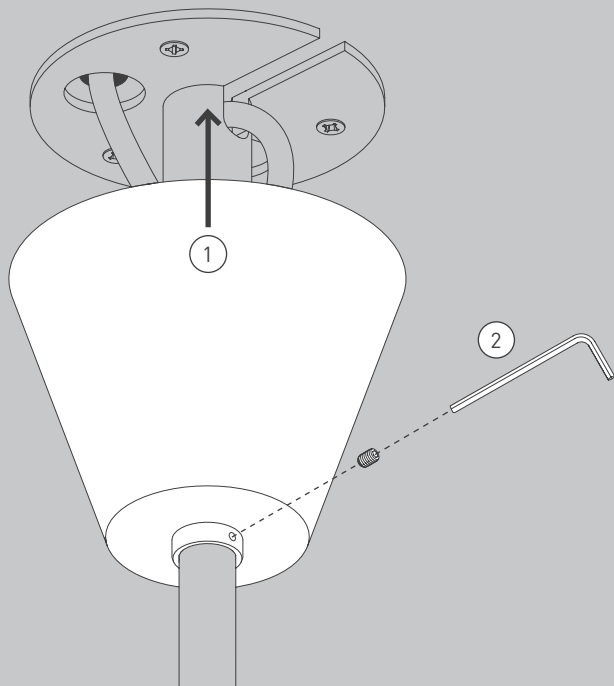

07

L N ⊕

brown
blue
ground

13W
TRIAC

07

24W 
CASAMBI
1-10V
DALI

 Download on the
App Store

ANDROID APP ON
Google play