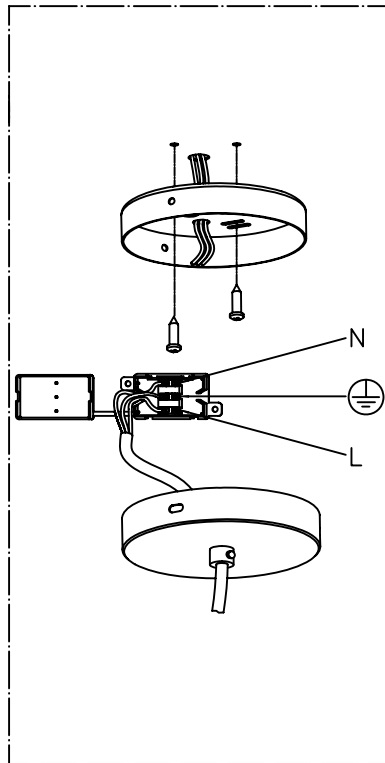

TERZANI
LA LUCE PENSATA

ART. 0J06S --- F
230V/240V ~ 50Hz/60Hz

8xMAX 42W E14
HSGSB/F - QC35

or

8xMAX 6W E14
DRBB/C LED

CE F Class I 0,3m

30Kgp
300N

**ATTENTION!!: ANCHOR ONLY ON
CONCRETE, WOOD OR METAL CEILING**
(the cables must be on vertical position)