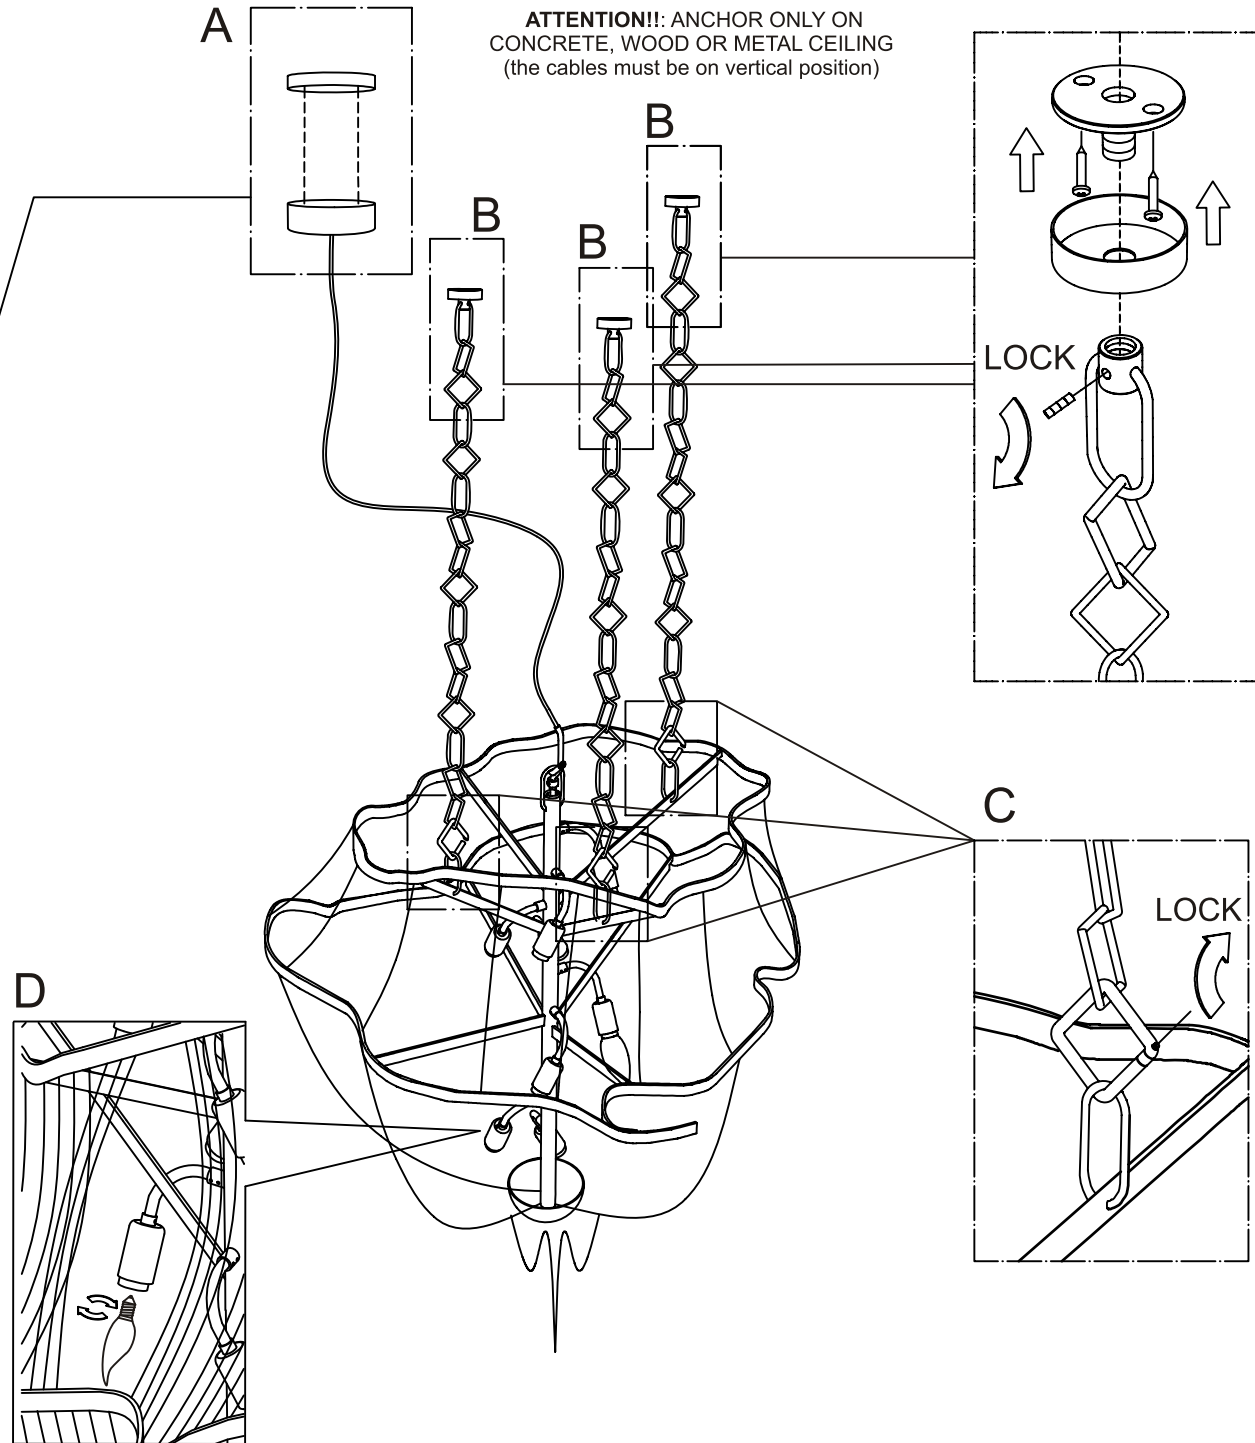

TERZANI
LA LUCE PENSATA

ART. 0J06S --- F
230V/240V ~ 50Hz/60Hz

8xMAX 42W E14
HSGSB/F - QC35

or

8xMAX 6W E14
DRBB/C LED

CE F Class I 0,3m

30Kgp
300N

**ATTENTION!!: ANCHOR ONLY ON
CONCRETE, WOOD OR METAL CEILING**
(the cables must be on vertical position)