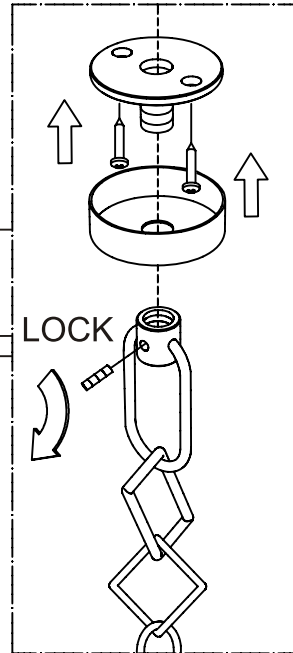

TERZANI
LA LUCE PENSATA

ART. 0J06S --- F
230V/240V ~ 50Hz/60Hz

8xMAX 42W E14
HSGSB/F - QC35

or

8xMAX 6W E14
DRBB/C LED

CE F Class I 0,3m

30Kgp
300N

**ATTENTION!!: ANCHOR ONLY ON
CONCRETE, WOOD OR METAL CEILING**
(the cables must be on vertical position)