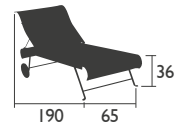

2 x Ø 20 cm wheels

Available colours p. 1a

19.2 KG

Accessories: Basics headrest p. 132