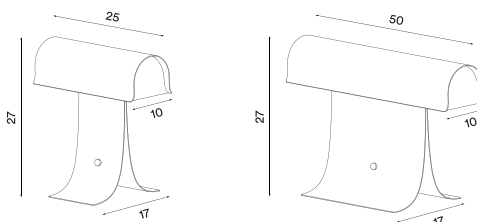

Base colour: Brushed steel or light grey (glossy)

Wire: Black rubber, 200 cm

Switch: 3-step touch dimmer (on lamp)

Bulb: Integrated LED, 9 W, 900 lm (L25 version),
11 W, 1100 lm (L50 version) 2700 K, CRI > 80, step dim

Voltage: 220V - 240V - 50/60Hz

Net weight: 1.9 Kg (L25 version), 3.5 Kg (L50 version)

Minimum order size: 2

Dimensions and light direction:

Light source included:

LED 9 W - Energy class: E

LED 11 W - Energy class: E