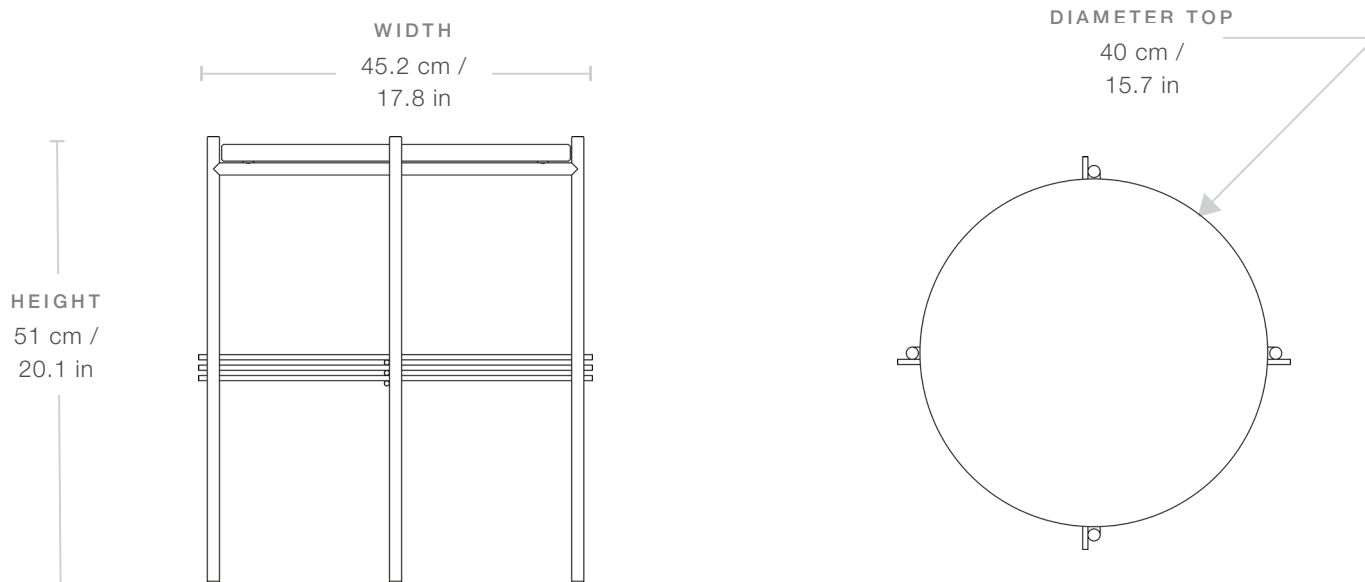

WIDTH	45.2 cm / 17.8 in
DEPTH	45.2 cm / 17.8 in
HEIGHT	51 cm / 20.1 in
TABLE TOP THICKNESS	2 cm / 0.8 in
DIAMETER LEG	1.4 cm / 0.6 in

Weight

TOTAL WEIGHT	8.5 kg / 18.7 lbs
LEGS WEIGHT	1.9 kg / 4.11 lbs
TABLE TOP	6.6 kg / 14.6 lbs

Packaging

NUMBER OF PARCELS	2
PARCEL 1 (TABLE TOP)	
PACKAGING LENGTH	50.4 cm / 19.8 in

PACKAGING WIDTH	50.4 cm / 19.8 in
PACKAGING HEIGHT	6 cm / 2.4 in
PACKAGING WEIGHT	4.5 kg / 9.9 lbs
GROSS WEIGHT	11.1 kg / 24.5 lbs

PARCEL 2 (TABLE FRAME)

PACKAGING LENGTH	36.7 cm / 14.5 in
PACKAGING WIDTH	36.7 cm / 14.5 in
PACKAGING HEIGHT	54.6 / 21.5 in
PACKAGING WEIGHT	1 kg / 2.2 lbs
GROSS WEIGHT	2.9 kg / 6.4 lbs

SUSTAINABILITY	Parts can be separated and sorted for recycling
-----------------------	---