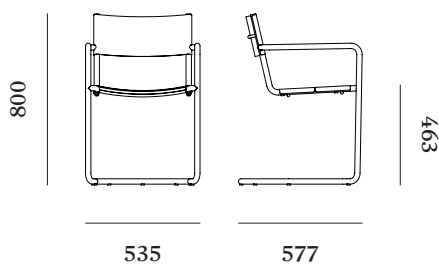

COUNTRY OF MANUFACTURE

China