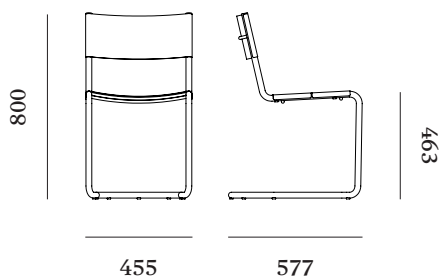

COUNTRY OF MANUFACTURE

China