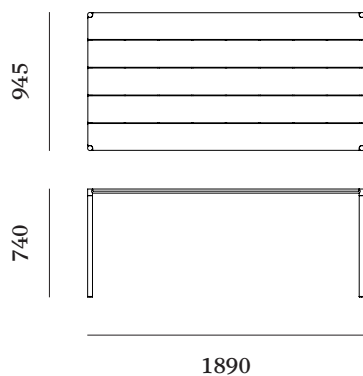

COUNTRY OF MANUFACTURE

China