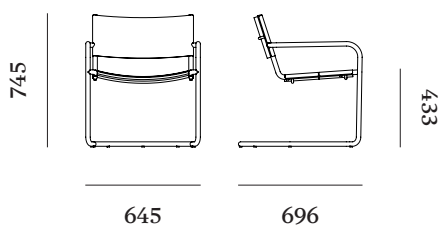

COUNTRY OF MANUFACTURE

China