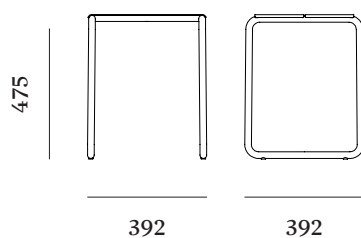

SINE

BY **NOTE DESIGN STUDIO**

STOOL

ITEM NUMBER

136361-N010 — Dark Green
136361-N011 — Yellow
136361-N012 — Grey

PRODUCT CATEGORY

Stool

ENVIRONMENT

Outdoor

DIMENSIONS

H475mm x W392mm x D392mm

PACKAGING DIMENSIONS

H530mm x W440mm x D440mm

WEIGHT

Product — 6.5kg
Product incl. packaging — 8.4kg

MATERIALS

Stainless Steel

FINISHES

CERTIFICATION

Tested to BS EN 581 standard for outdoor furniture. Suitable for contract use.

SUSTAINABILITY

Stainless Steel is very durable and creates a high quality, long-lasting product. It is 100% recyclable at the end of the products life.

COUNTRY OF MANUFACTURE

China