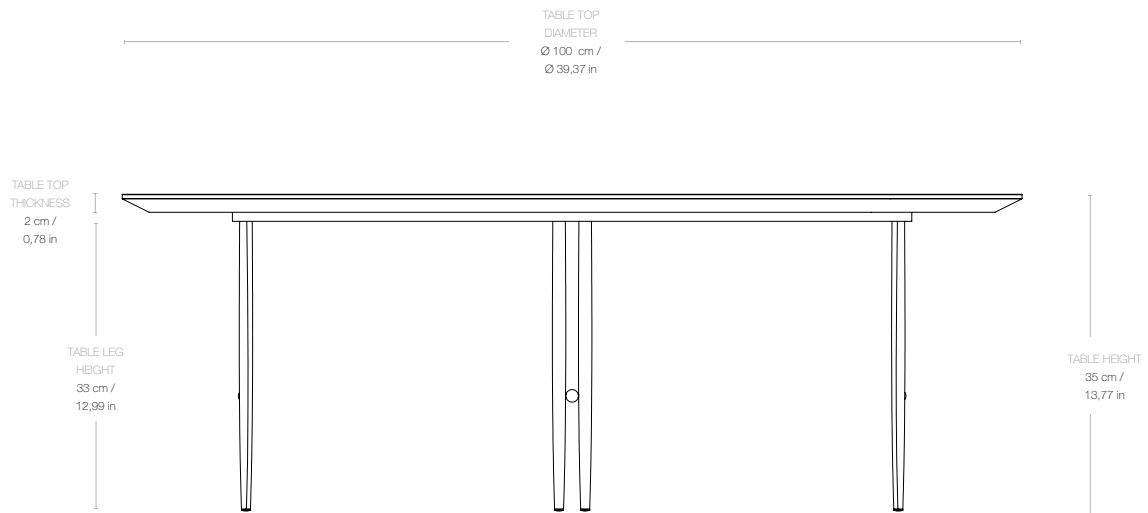

IOI Side Table - Round, Ø100

Designed by GamFratesi - 2019

ITEM NUMBER	Base: Black semi matt / Brass sphere, Top: Grey emperador marble	10037503
	Base: Chrome / Brass sphere, Top: Grey emperador marble	10037504
	Base: Black semi matt / Brass sphere, Top: White carrara marble	10037505
	Base: Chrome / Brass sphere, Top: White carrara marble	10037506

Chrome, Black powder coated steel, (Frame) Brass (sphere), Grey emperador marble, White Cararra Marble (Table top)

Dimensions

TABLE TOP DIAMETER	Ø100 cm / Ø 39,37 in
HEIGHT	35 cm / 13,77 in
TABLE TOP THICKNESS	2 cm / 0,78 in

Weight

TOTAL WEIGHT	63,8 kg / 140,65 lbs
TABLE TOP WEIGHT	55 kg / 121,25 lbs
FRAME WEIGHT	8,8 kg / 19,40 lbs

Number of parcels 2

TABLE TOP

PACKAGING LENGTH 110 cm / 43,30 in

PACKAGING WIDTH 110 cm / 43,30 in

PACKAGING HEIGHT 7,5 cm / 2,95 in

PACKAGING WEIGHT 10 kg / 22,04 lbs

GROSS WEIGHT 65 kg / 143,30 lbs

FRAME

PACKAGING LENGTH 77 cm / 30,31 in

PACKAGING WIDTH 77 cm / 30,31 in

PACKAGING HEIGHT 35 cm / 13,77 in