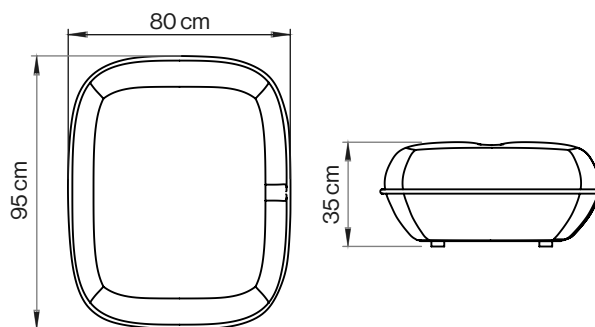

Design by	POLSPOTTEN studio 2022
About the designer	This item is designed in our very own POLSPOTTEN studio
Category	Seating - Lounge chairs
Environment	Indoor
Preassembled	Yes
Material & Finish	Frame: beech wood + sheet wood Seat: nozag springs Seat padding: HR40 foam + dacorn wadding layer 200g/m Legs: The legs are made of black plastic
Gliders	No
Upholstery	The puff series are standard available in the following upholstery: - Renegade: 100% polyester / >100.000 martindale / color fastness level 5 - Berry: 100% olefin / 45.000 martindale / colorfastness level 6 - Disco: 61% polyacryl 39% polyester / 30.000 martindale / colorfastness 6 - Swell: 15% wool 30% recycled polyester 8% recycled PA 47% polyester fill upholstery / 90.000 martindale/ colorfastness 4
Cleaning & Care	Care and maintenance instructions can be downloaded on the product page of this item at: webshop.polspotten.com or contact your account manager for more specific cleaning & care information.
Spare parts	The following spareparts are available upon order: - Legs

Packaging

Packed in a brown carton and plastic wrap.
Size: 105 x 90 x 45 cm
Weight: 11,5 kg

Made-to-order

Please contact your account manager for a specific custom-made request.

Textile use for customized upholstery

2,90 meters with a fabric width of 1,4 meters

Test & Certifications

- Renegade: Fire retardant BS5852 Source 0 cigarette proof
- Berry: California Technical Bulletin CATB 117-2013
- Disco: NO
- Swell: California Technical Bulletin CATB 117-2013

Downloads

3D files, mood images and packshots are available at the product page of the item at polspotten.nl

Renegade	Berry		
586-020-019	588-020-003	588-020-006	588-020-009
Ecru	Orange	Light Pink	Green Grey

Disco	Swell
590-020-003	592-020-004
Burgundy Red	Dark Blue