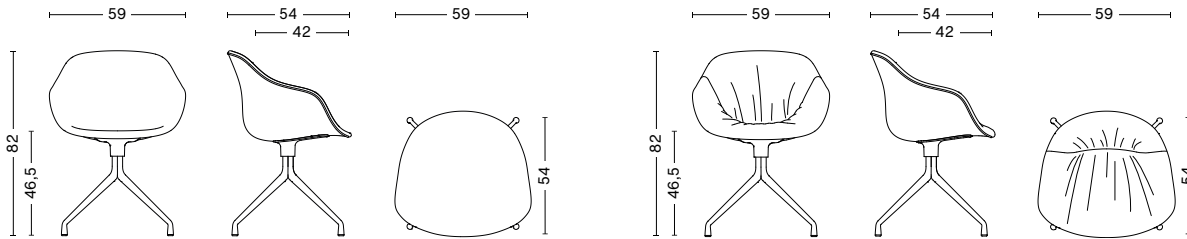

AAC 221

PRODUCT FACT SHEET

AAC 221

DESIGN BY HEE WELLING & HAY, 2022

Featuring a swivel base in aluminium, the AAC 220 has a slightly more formal expression than the other variants in the series. Retaining the fundamental idea shared by the AAC family, this model is characterised by a curved shell with a slightly higher back. Designed with optimal functionality in mind, the shell construction offers a deep, generous seat that combines inviting aesthetics with a high level of comfort, whilst the lower armrests provide good support and enable the chair to fit underneath a table or desk. The base is available in either polished or powder-coated aluminium, and the post-consumer recycled plastic shell is available in different colours and finishes, providing a multitude of design combinations that give this series versatility in a wide range of corporate, public, and private contexts.

HIGHLIGHTS

- Part of a multi-functional family of dining and conference chairs, office chairs, bar stools, lounge chairs, tables, an ottoman and a sofa.
- The curved shell has a slightly higher back and a deep generous seat.
- Lower armrests offer good support, whilst enabling the chair to fit underneath a table.
- The shell is made from 100% post-consumer recycled plastic and comes in three colours.
- Available with full upholstery, a standard and a soft quilted version in all standard fabrics and leathers.
- The aluminium base comes in two finishes.
- Other base options are: Moulded plywood base, solid wood base, 4-leg steel tube base and 5-star swivel base with wheels and gas lift.
- Suitable for a wide variety of private and public environments.
- Qualified for contract use.

DIMENSIONS

AAC 221
WIDTH 59 CM | 23.25"
DEPTH 54 CM | 21.25"
HEIGHT 82 CM | 32.25"
SEAT HEIGHT 46,5 CM | 18.25"
SEAT DEPTH 42 CM | 16.50"

AAC 221 SOFT
WIDTH 59 CM | 23.25"
DEPTH 54 CM | 21.25"
HEIGHT 82 CM | 32.25"
SEAT HEIGHT 46,5 CM | 18.25"
SEAT DEPTH 42 CM | 16.50"