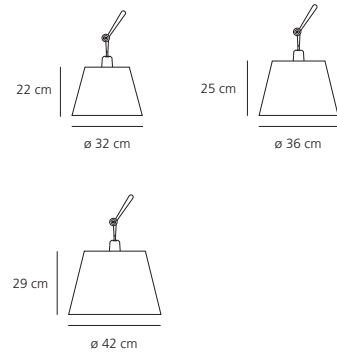

silk satin fabric diffuser off silk satin fabric diffuser on