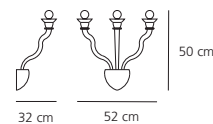

gaia sospensione

max 1x40W (E 14) - D 45 +

max 7x60W (E 14) D 45

IP 20

gaia parete 2

max 2x60W (E 14) - D 45

IP 20

gaia parete 3