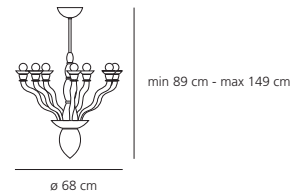

Suspension et appliques en métal et verre soufflé opalin ou transparent, multicolore, rouge, bleu, rubis, noir ou soie polie. Les bras et les coupelles sont en verre soufflé opalin ou dans les divers coloris de verre transparent. Dans la version suspension, une tige en acier chromé réglable en hauteur supporte le corps en verre soufflé. Dans la coupe inférieure, de forme allongée, est installée une source. Emission lumineuse indirecte.

Hänge- oder Wandleuchten aus Metall mit Armen und Schalen aus weißem oder farbigem mundgeblasenem Glas in Rot, Blau, Rubin oder Schwarz. Auch in den Versionen seidig-glänzend oder Multicolor erhältlich. Die Hängeleuchten haben einen Stab aus poliertem Chromstahl, der mit Glas verkleidet und höhenverstellbar ist. Die Glühlampe sitzt in der unteren, länglichen Schale aus geblasenem Glas. Indirekte Lichtverteilung.

Lámparas de suspensión y de pared en metal y cristal soplado blanco leche o transparente multicolor, rojo, azul, rubí, negro o seda semi-transparente. Brazos y copas de cristal soplado blanco leche o transparente en colores varios. La versión de suspensión tienen una tija de metal cromado lúcido, regulable en altura, recubierta de cristal soplado y la copa inferior, de forma alargada, contiene una bombilla. Emisión de luz indirecta.

gaia sospensione

max 1x40W (E 14) - D 45 +

max 7x60W (E 14) D 45

IP 20