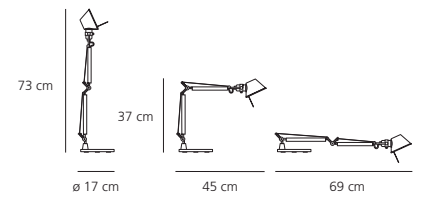

tolomeo micro

max 40W (E 14) - D 45 or

max 60W (E 14) - D 26

IP 20