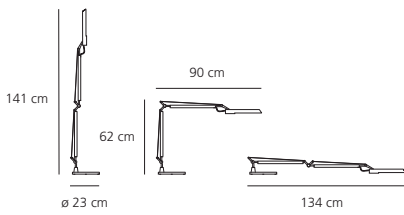

13W (G 24 d-1) - TC-D

18W (G 24 q-2) - TC-TEL   
included electronic ballast  
and darklight louvre included

IP 20

**tolomeo micro**

max 40W (E 14) - D 45 or

max 60W (E 14) - D 26

IP 20

**tolomeo video**