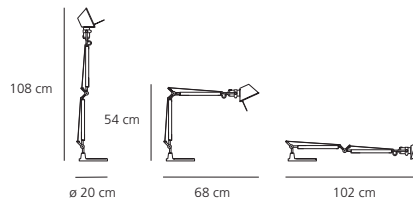

tolomeo mini, mini fluo 18W

max 100W (E 27) - A 60

13W (G 24 d-1) - TC-D

18W (G 24 q-2) - TC-TEL
included electronic ballast
and darklight louvre included

IP 20