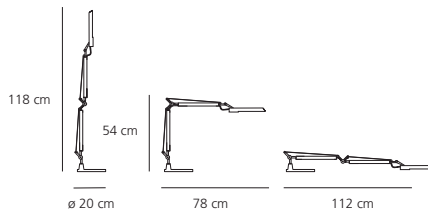

tolomeo mini video

11W (G 23) energy saving- TC -S

IP 20