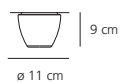

kalias 110

max 40W (E 14) - D 45

IP 20

kalias 110 microica

max 35W/12V (GU 5,3) - QR - CBC 51

IP 20

kalias 110 incasso microica

max 50W (GU 5,3) - QR - CBC 51

IP 20

kalias 110 IP 23 (wall mounting only)

max 40W (E 14) opaline - D 45

IP 23

kalias 200

max 100W (E 27) softone - A 60

IP 20

trikalias

max 3x40W (E 14) - D 45

IP 20

pentakalias

max 5x40W (E 14) - D 45

IP 20

deltakalias

max 3x40W (E 14) - D 45

IP 20