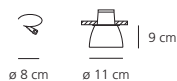

kalias 110 microica

max 35W/12V (GU 5,3) - QR - CBC 51

IP 20