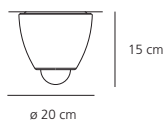

kalias 110 IP 23 (wall mounting only)

max 40W (E 14) opaline - D 45

IP 23

kalias 200

max 100W (E 27) softone - A 60

IP 20