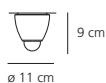

kalias 110

max 40W (E 14) - D 45

IP 20