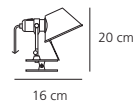

A iF Product Design Award 1996 - Hannover (Deutschland)
"D'Excellence Marie-Claire Maison" 1996 - Paris (France)

tolomeo pinza

max 100W (E 27) softone - A 60

IP 20

tolomeo micro pinza

max 40W (E 14) - A 60 or