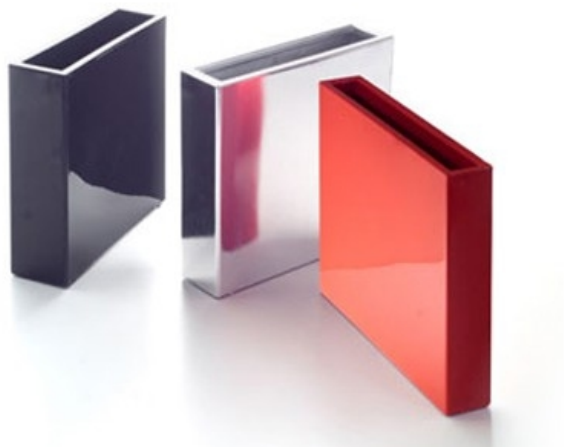

Design: no designer - 2005

OCUBE

Minimalist par excellence, a basic shape with a reduced thickness and proposed only in lacquered colours that enhance its lines. O-Cubone is proposed also in "ashtray" version (available only in lacquered white, black and red).

O-Cube : 28 x 7 x h 27.5 cm.
O-Cubetto : 35 x 7 x h 17.5 cm.
O-Cubone : 70 x 14 x h 70 cm.

lacquered colors:

colors:

no designer designed also