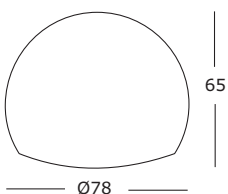

Artikelnummer

8125.. Standleuchte S

floor lamp S

8135.. Standleuchte M

floor lamp M

8145.. Standleuchte L

floor lamp L

Korpus PE, durchgefärbt.
Kabel, Schnurzwischen-
schalter und Euroflachstecker,
transparent. Kabellänge 2 m.
Fußschalter abnehmbar
(Version S+M).
Dimmer (nur Version L).
Alle Größen auch als
Außenleuchte erhältlich.

Leuchtmittlempfehlung:
S: max. 25W/E14 (Kerze).
Outdoor S:
Energiesparleuchte 5W/E14.
M: max. 60W/E14.
Outdoor M:
Energiesparleuchte 12W/E14.
L: min. 100W max. 150W/E27.
Outdoor L:
Energiesparleuchte 15W/E27.
Leuchtmittel nicht enthalten.

Material PE, coloured.
Cable, cable switch and
euro-flat plug, transparent.
Cable length 2 m.
Footswitch removable
(version S+M).
Dimmer (only version L).
All sizes also available as
outdoor version.

Light bulb-recommendation:
S: max. 25W/E14 (candle).
Outdoor S:
energy saving bulb 5W/E14.
M: max. 60W/E14.
Outdoor M:
energy saving bulb 12W/E14.
L: min. 100W max. 150W/E14.
Outdoor L:
energy saving bulb 15W/E27.
Bulb not included.