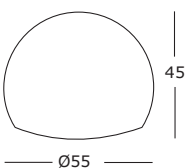

Artikelnummer

8125.. Standleuchte S

floor lamp S

8135.. Standleuchte M

floor lamp M

8145.. Standleuchte L

floor lamp L

Korpus PE, durchgefärbt.
Kabel, Schnurzwischen-
schalter und Euroflachstecker,
transparent. Kabellänge 2 m.
Fußschalter abnehmbar
(Version S+M).
Dimmer (nur Version L).
Alle Größen auch als
Außenleuchte erhältlich.

Leuchtmittlempfehlung:
S: max. 25W/E14 (Kerze).
Outdoor S:
Energiesparleuchte 5W/E14.
M: max. 60W/E14.
Outdoor M:
Energiesparleuchte 12W/E14.
L: min. 100W max. 150W/E27.
Outdoor L:
Energiesparleuchte 15W/E27.
Leuchtmittel nicht enthalten.

Material PE, coloured.
Cable, cable switch and
euro-flat plug, transparent.
Cable length 2 m.
Footswitch removable
(version S+M).
Dimmer (only version L).
All sizes also available as
outdoor version.

Light bulb-recommendation:
S: max. 25W/E14 (candle).
Outdoor S:
energy saving bulb 5W/E14.
M: max. 60W/E14.
Outdoor M:
energy saving bulb 12W/E14.
L: min. 100W max. 150W/E14.
Outdoor L:
energy saving bulb 15W/E27.
Bulb not included.