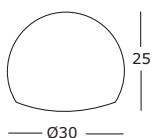

Artikelnummer

8125.. Standleuchte S

floor lamp S

8135.. Standleuchte M

floor lamp M

8145.. Standleuchte L

floor lamp L

Korpus PE, durchgefärbt.
Kabel, Schnurzwischen-
schalter und Euroflachstecker,
transparent. Kabellänge 2 m.
Fußschalter abnehmbar
(Version S+M).
Dimmer (nur Version L).
Alle Größen auch als
Außenleuchte erhältlich.

Leuchtmittlempfehlung:
S: max. 25W/E14 (Kerze).
Outdoor S:
Energiesparleuchte 5W/E14.
M: max. 60W/E14.
Outdoor M:
Energiesparleuchte 12W/E14.
L: min. 100W max. 150W/E27.
Outdoor L:
Energiesparleuchte 15W/E27.
Leuchtmittel nicht enthalten.

Material PE, coloured.
Cable, cable switch and
euro-flat plug, transparent.
Cable length 2 m.
Footswitch removable
(version S+M).
Dimmer (only version L).
All sizes also available as
outdoor version.

Light bulb-recommendation:
S: max. 25W/E14 (candle).
Outdoor S:
energy saving bulb 5W/E14.
M: max. 60W/E14.
Outdoor M:
energy saving bulb 12W/E14.
L: min. 100W max. 150W/E14.
Outdoor L:
energy saving bulb 15W/E27.
Bulb not included.